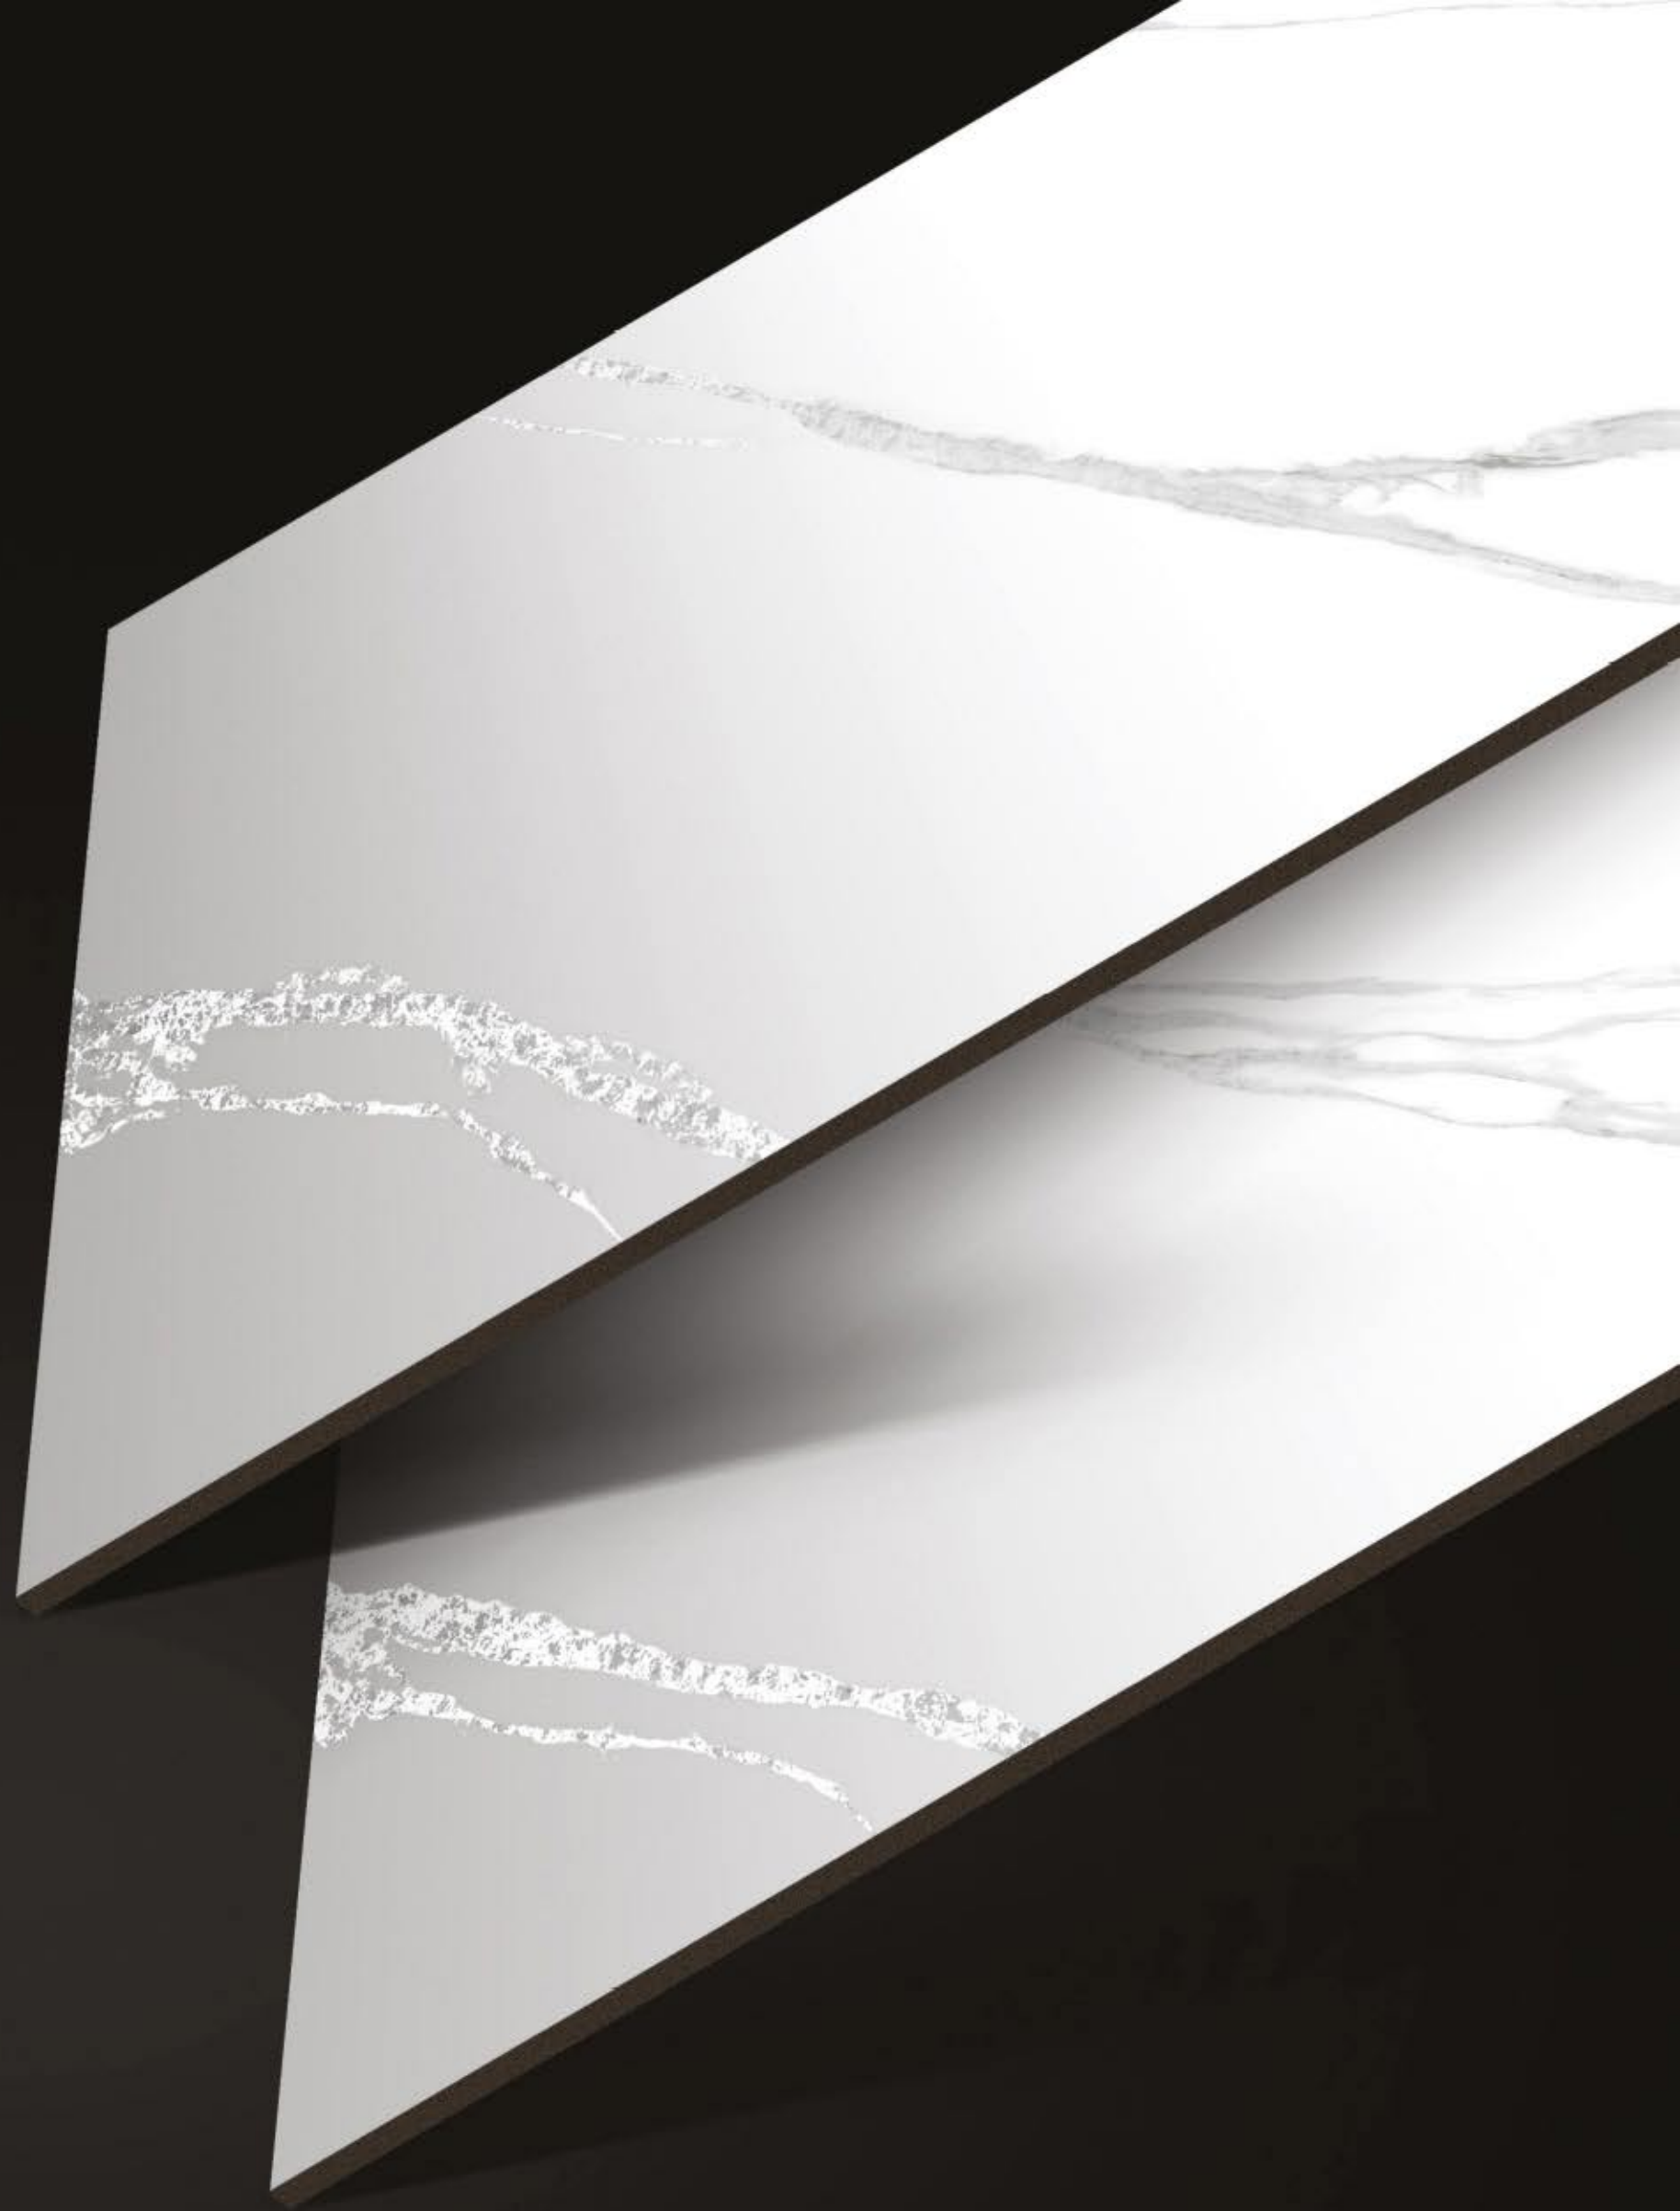

CORPO
TILES

CR EL VENUS STATUARIO

CARVING SURFACE

600X
1200MM

RANDOM 04

CORPO
TILES

600X1200MM | CARVING SURFACE

600X
1200MM