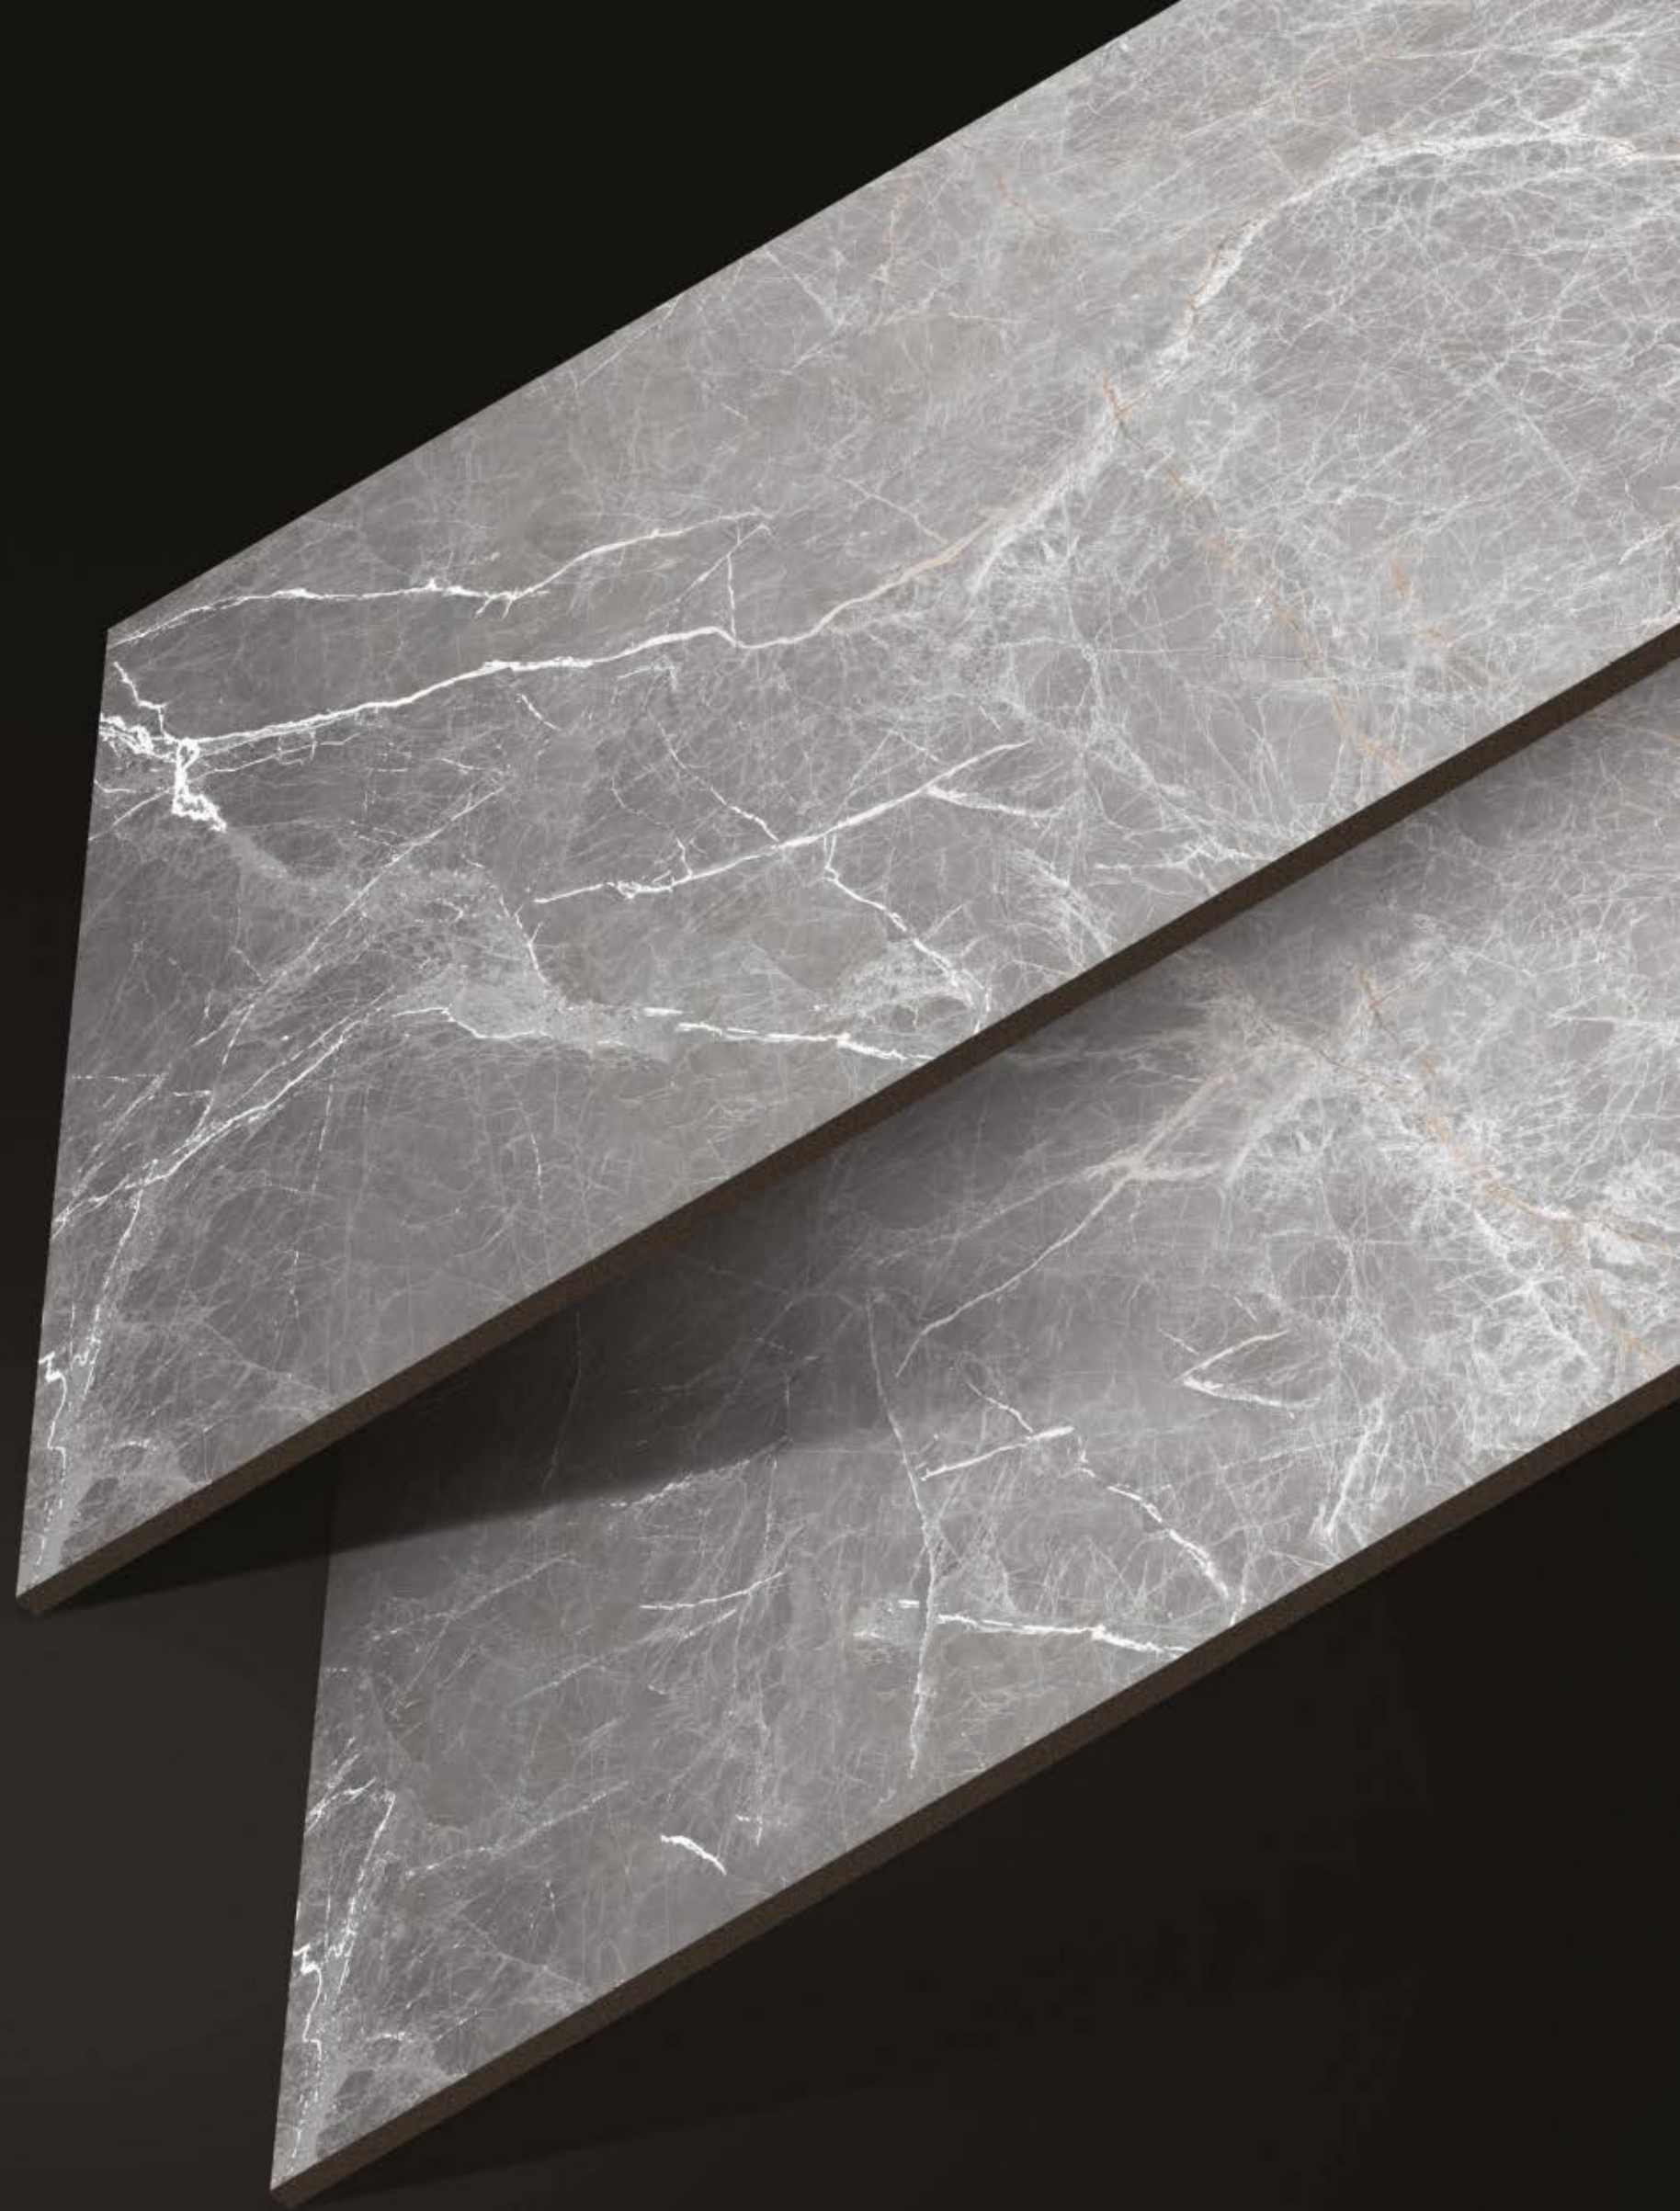

CORPO
TILES

600X1200MM | CARVING SURFACE

600X
1200MM

CARVING SURFACE

CORPO
TILES

CR EL COCO GREY

CARVING SURFACE

600X
1200MM