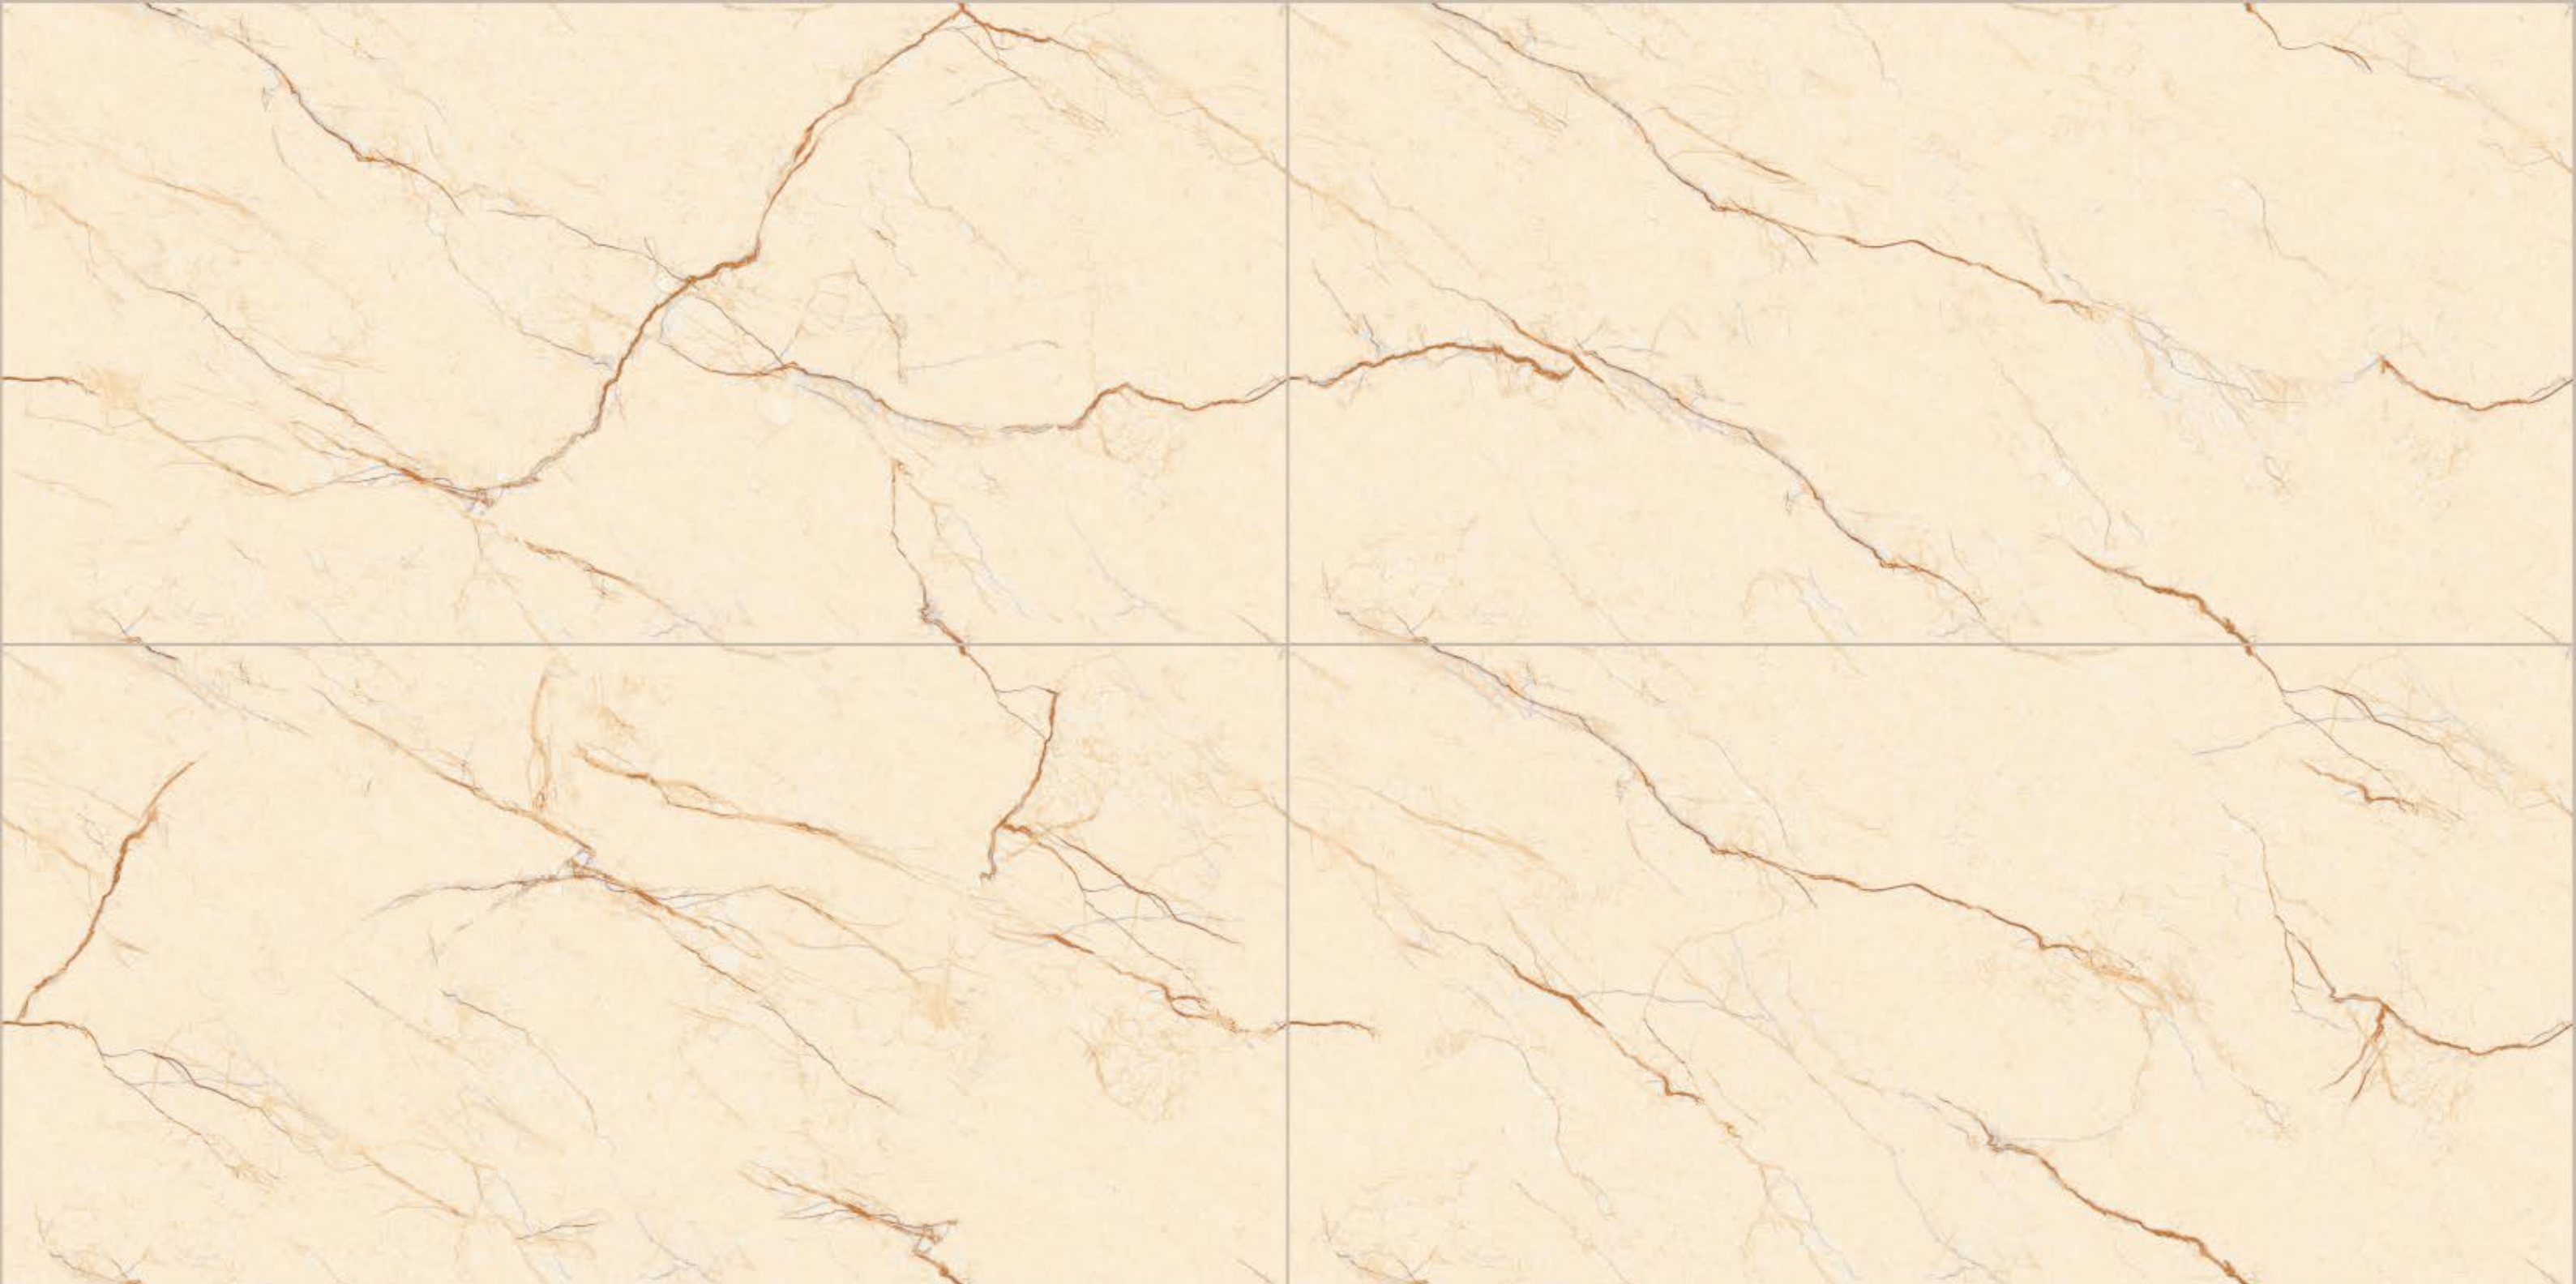

RANDOM 04

CORPO
TILES

600X1200MM | CARVING SURFACE

600X
1200MM

CARVING SURFACE

CORPO
TILES

CR EL PERSIA GOLD

CARVING SURFACE