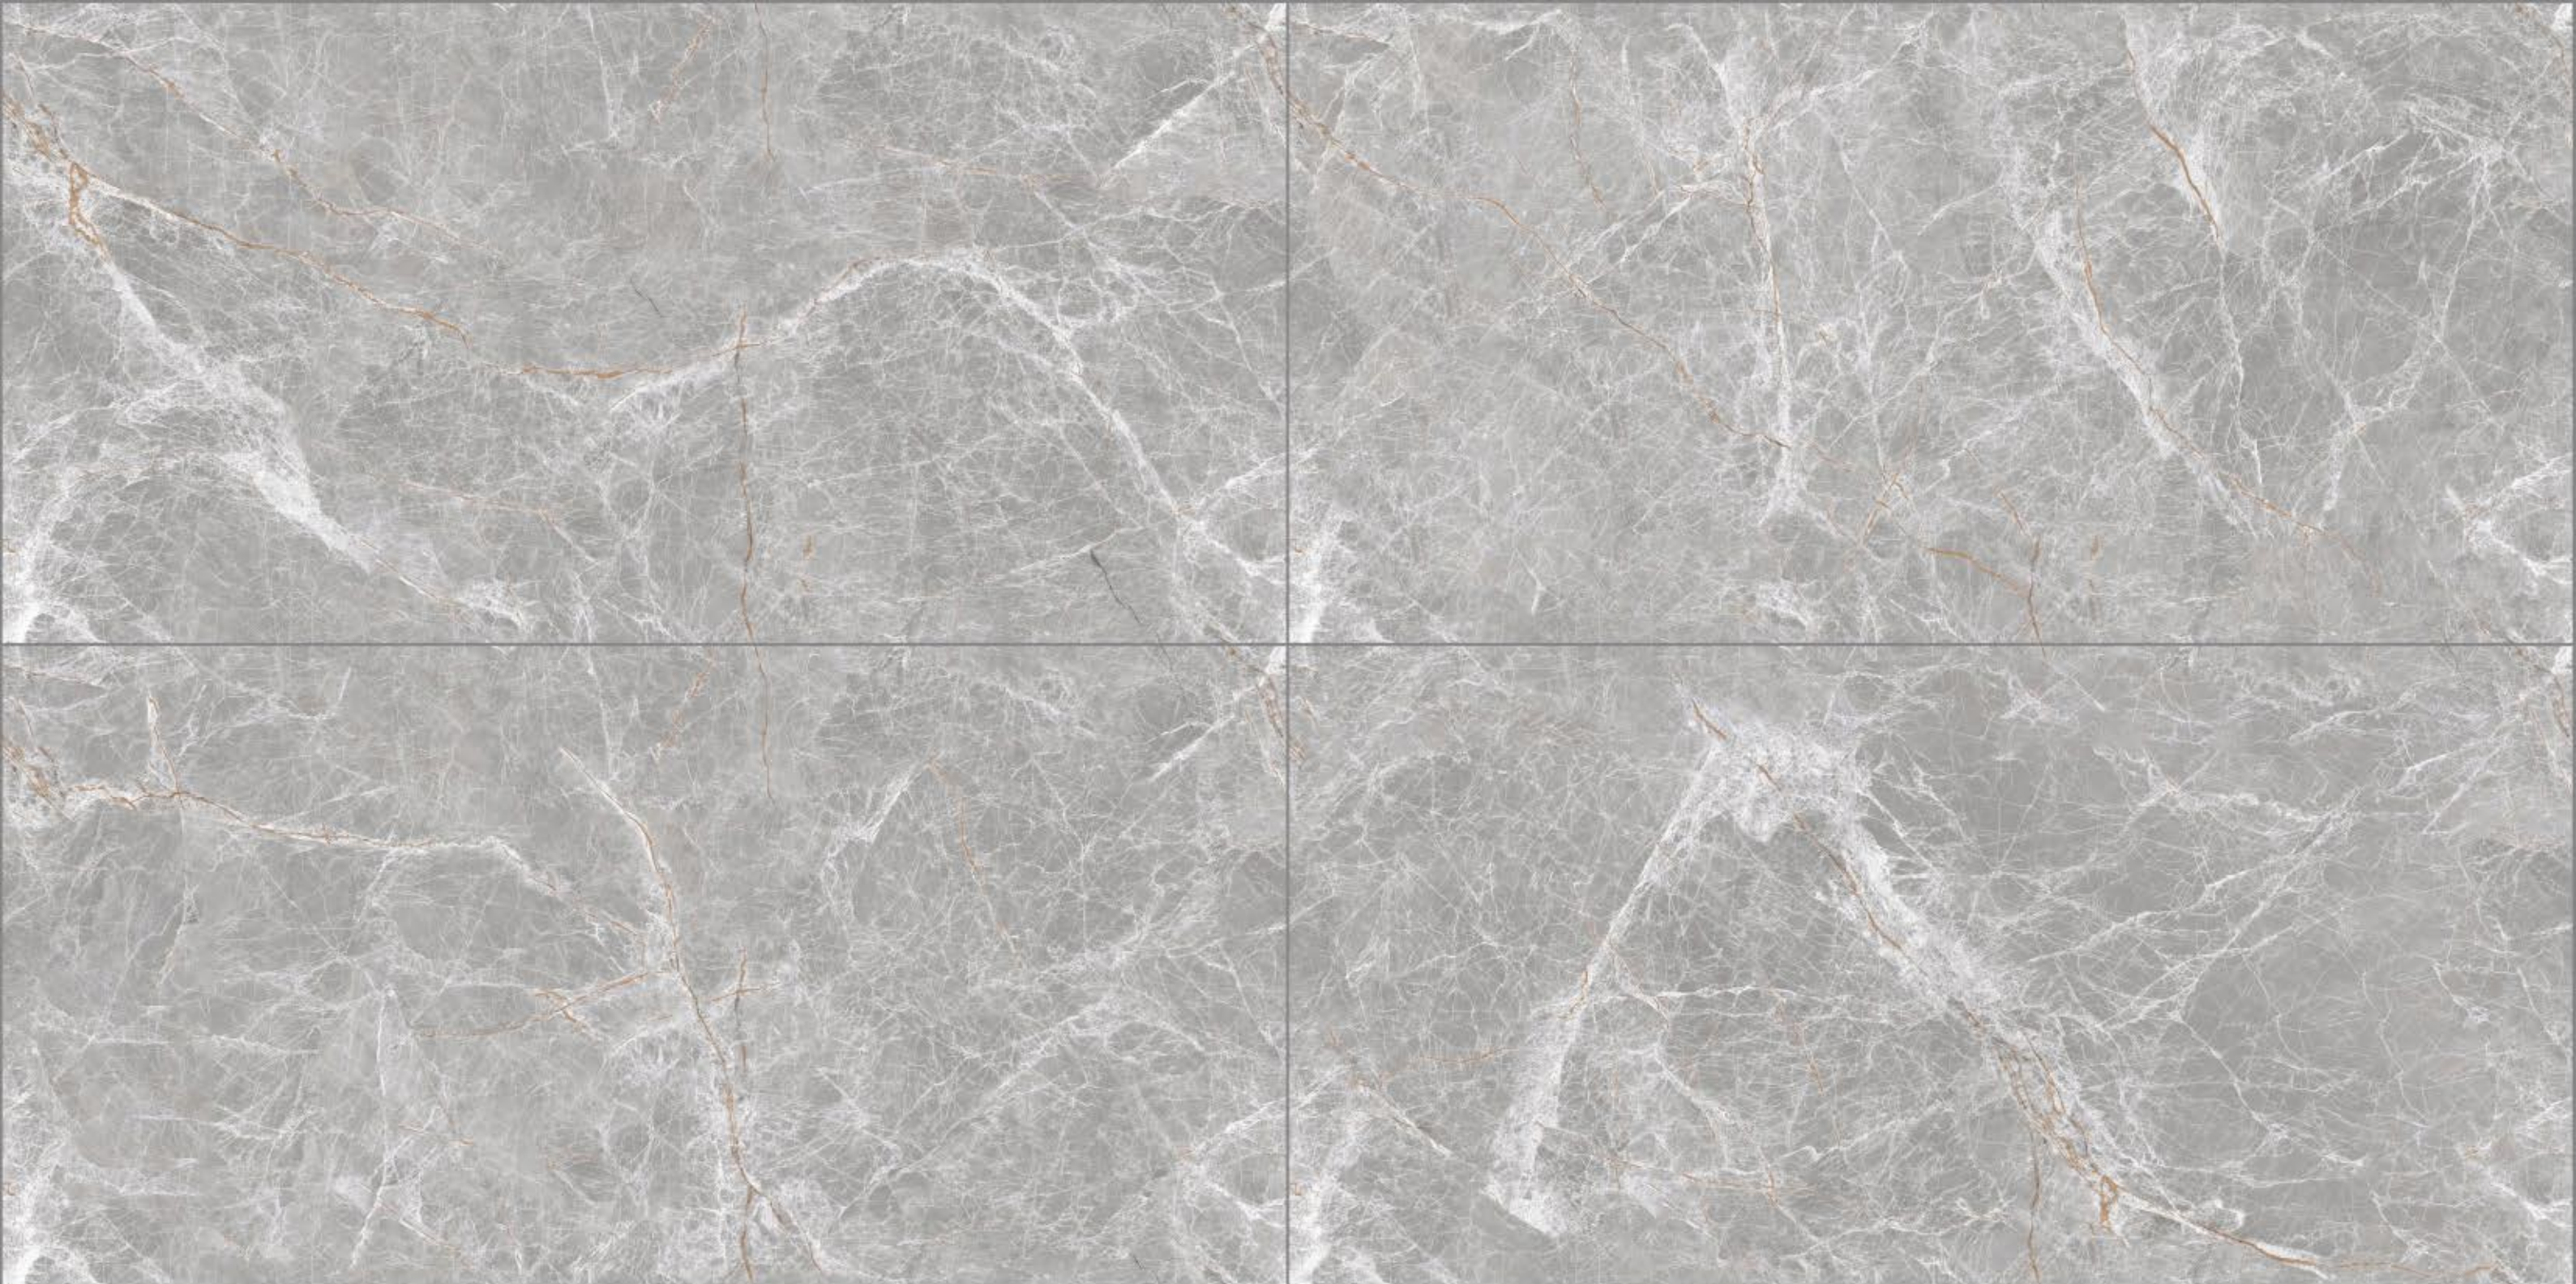

CORPO
TILES

600X1200MM | CARVING SURFACE

600X
1200MM

CARVING SURFACE

CORPO
TILES

CR EL COCO GREY

CARVING SURFACE

600X
1200MM