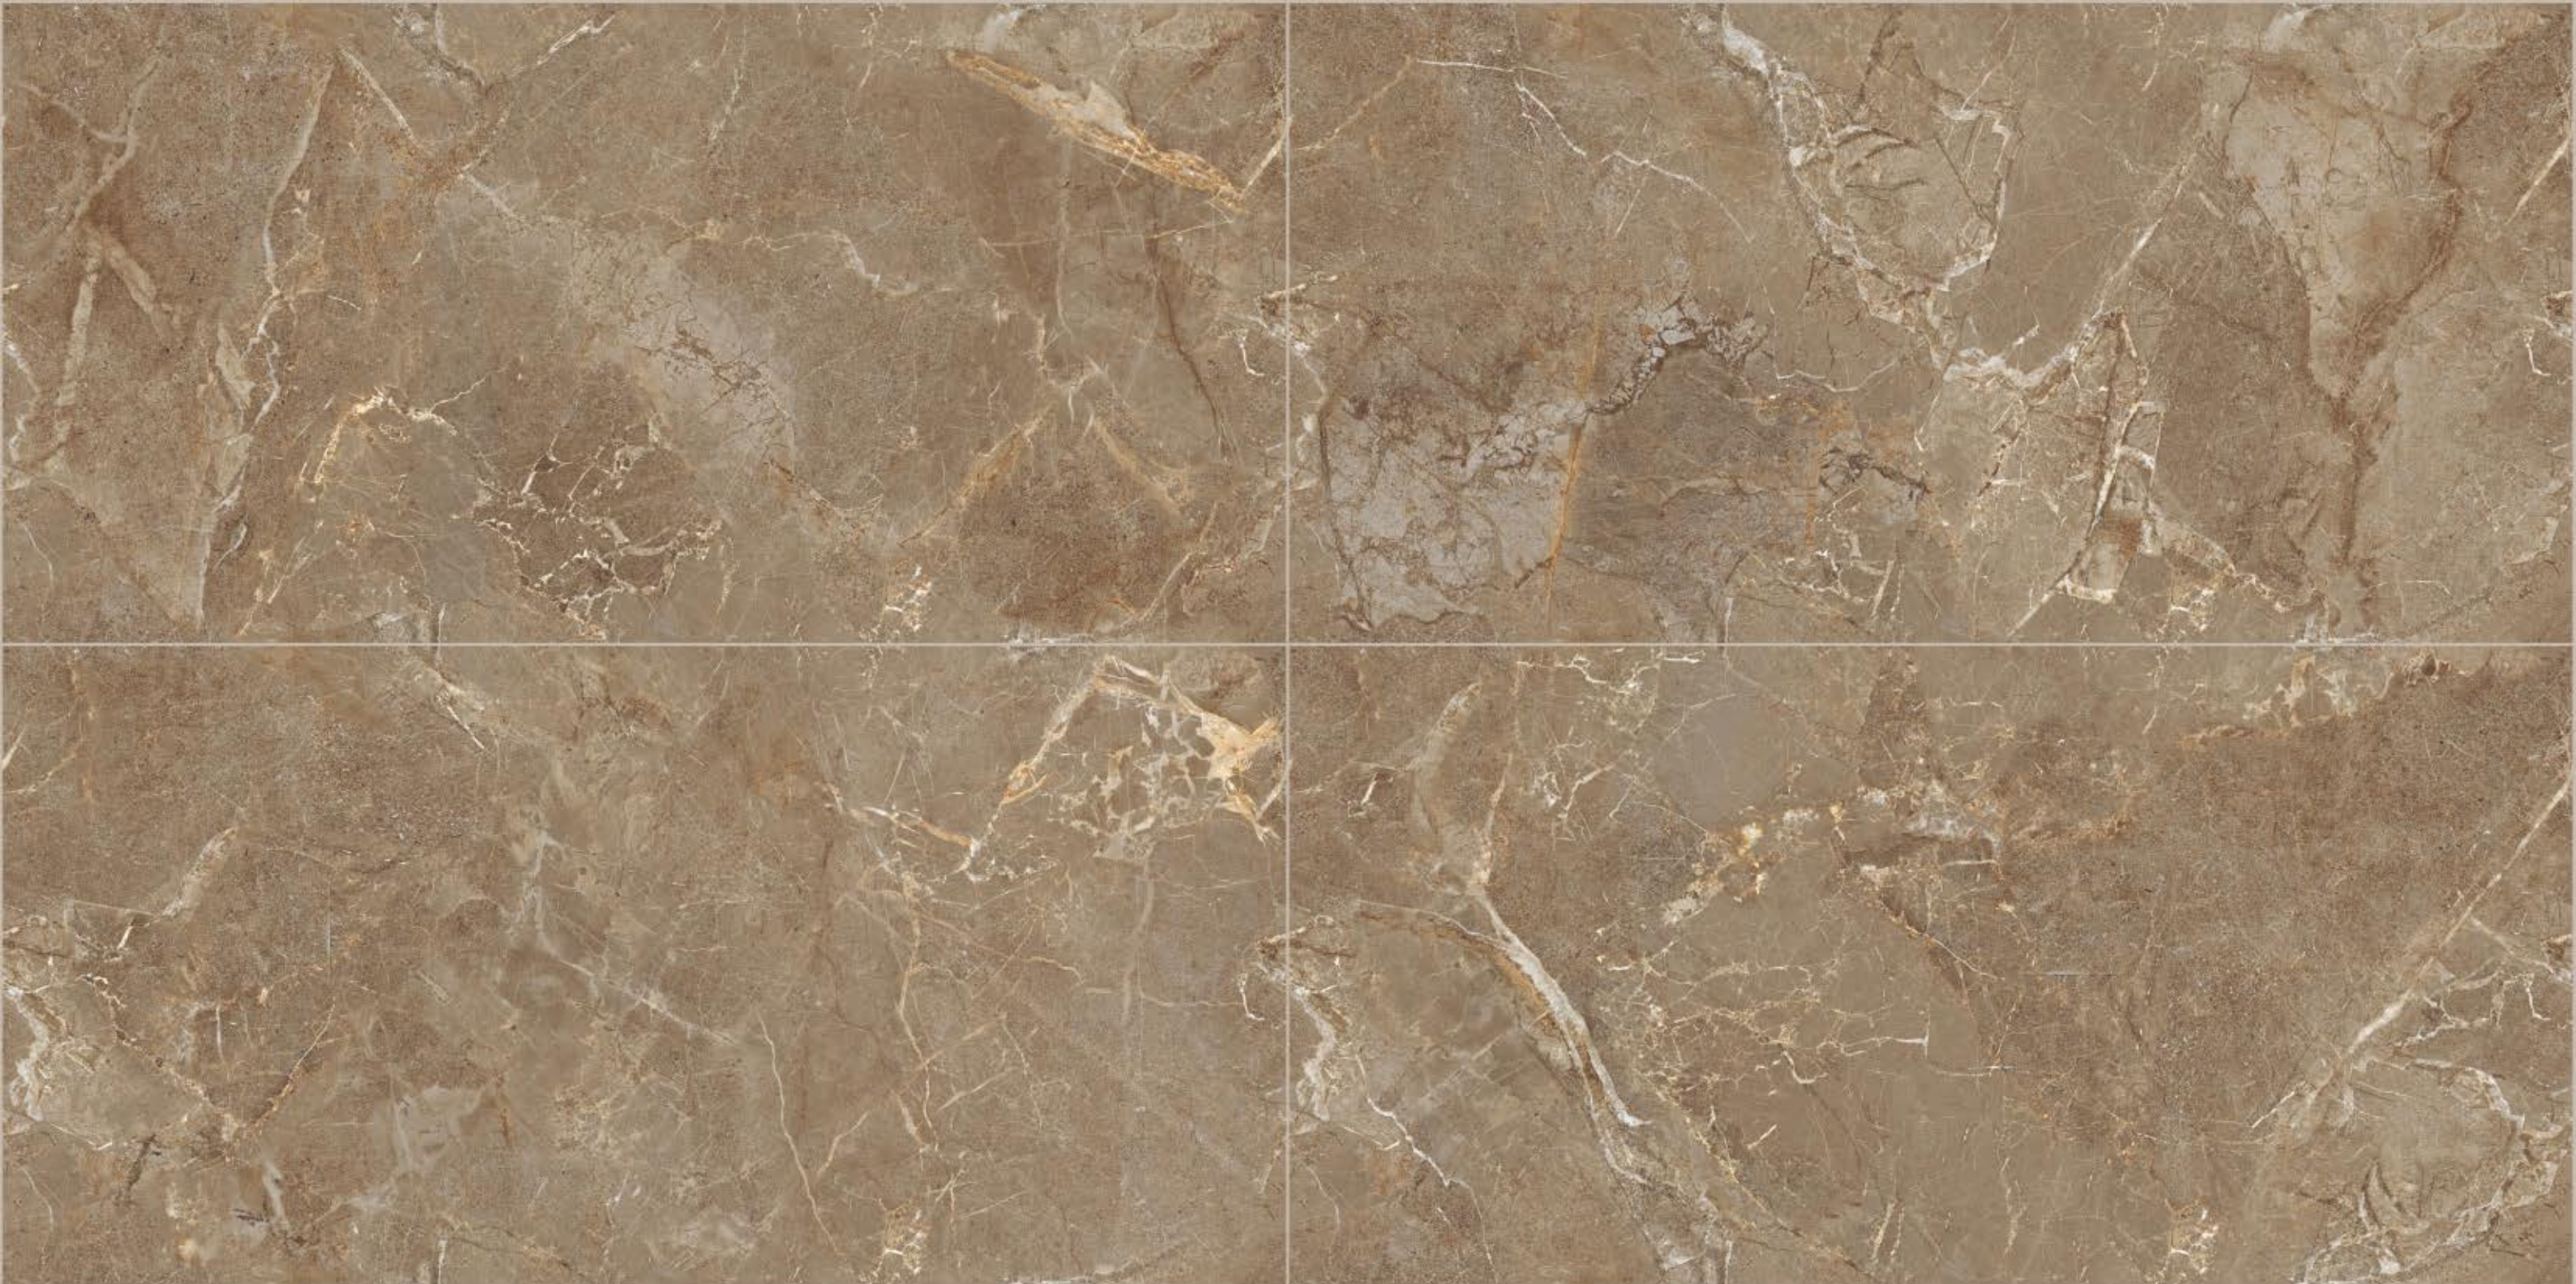

CORPO
TILES

CR EL MORESO IVORY

CARVING SURFACE

600X
1200MM

RANDOM 04

CORPO
TILES

CR EL MORESO BROWN

CARVING SURFACE