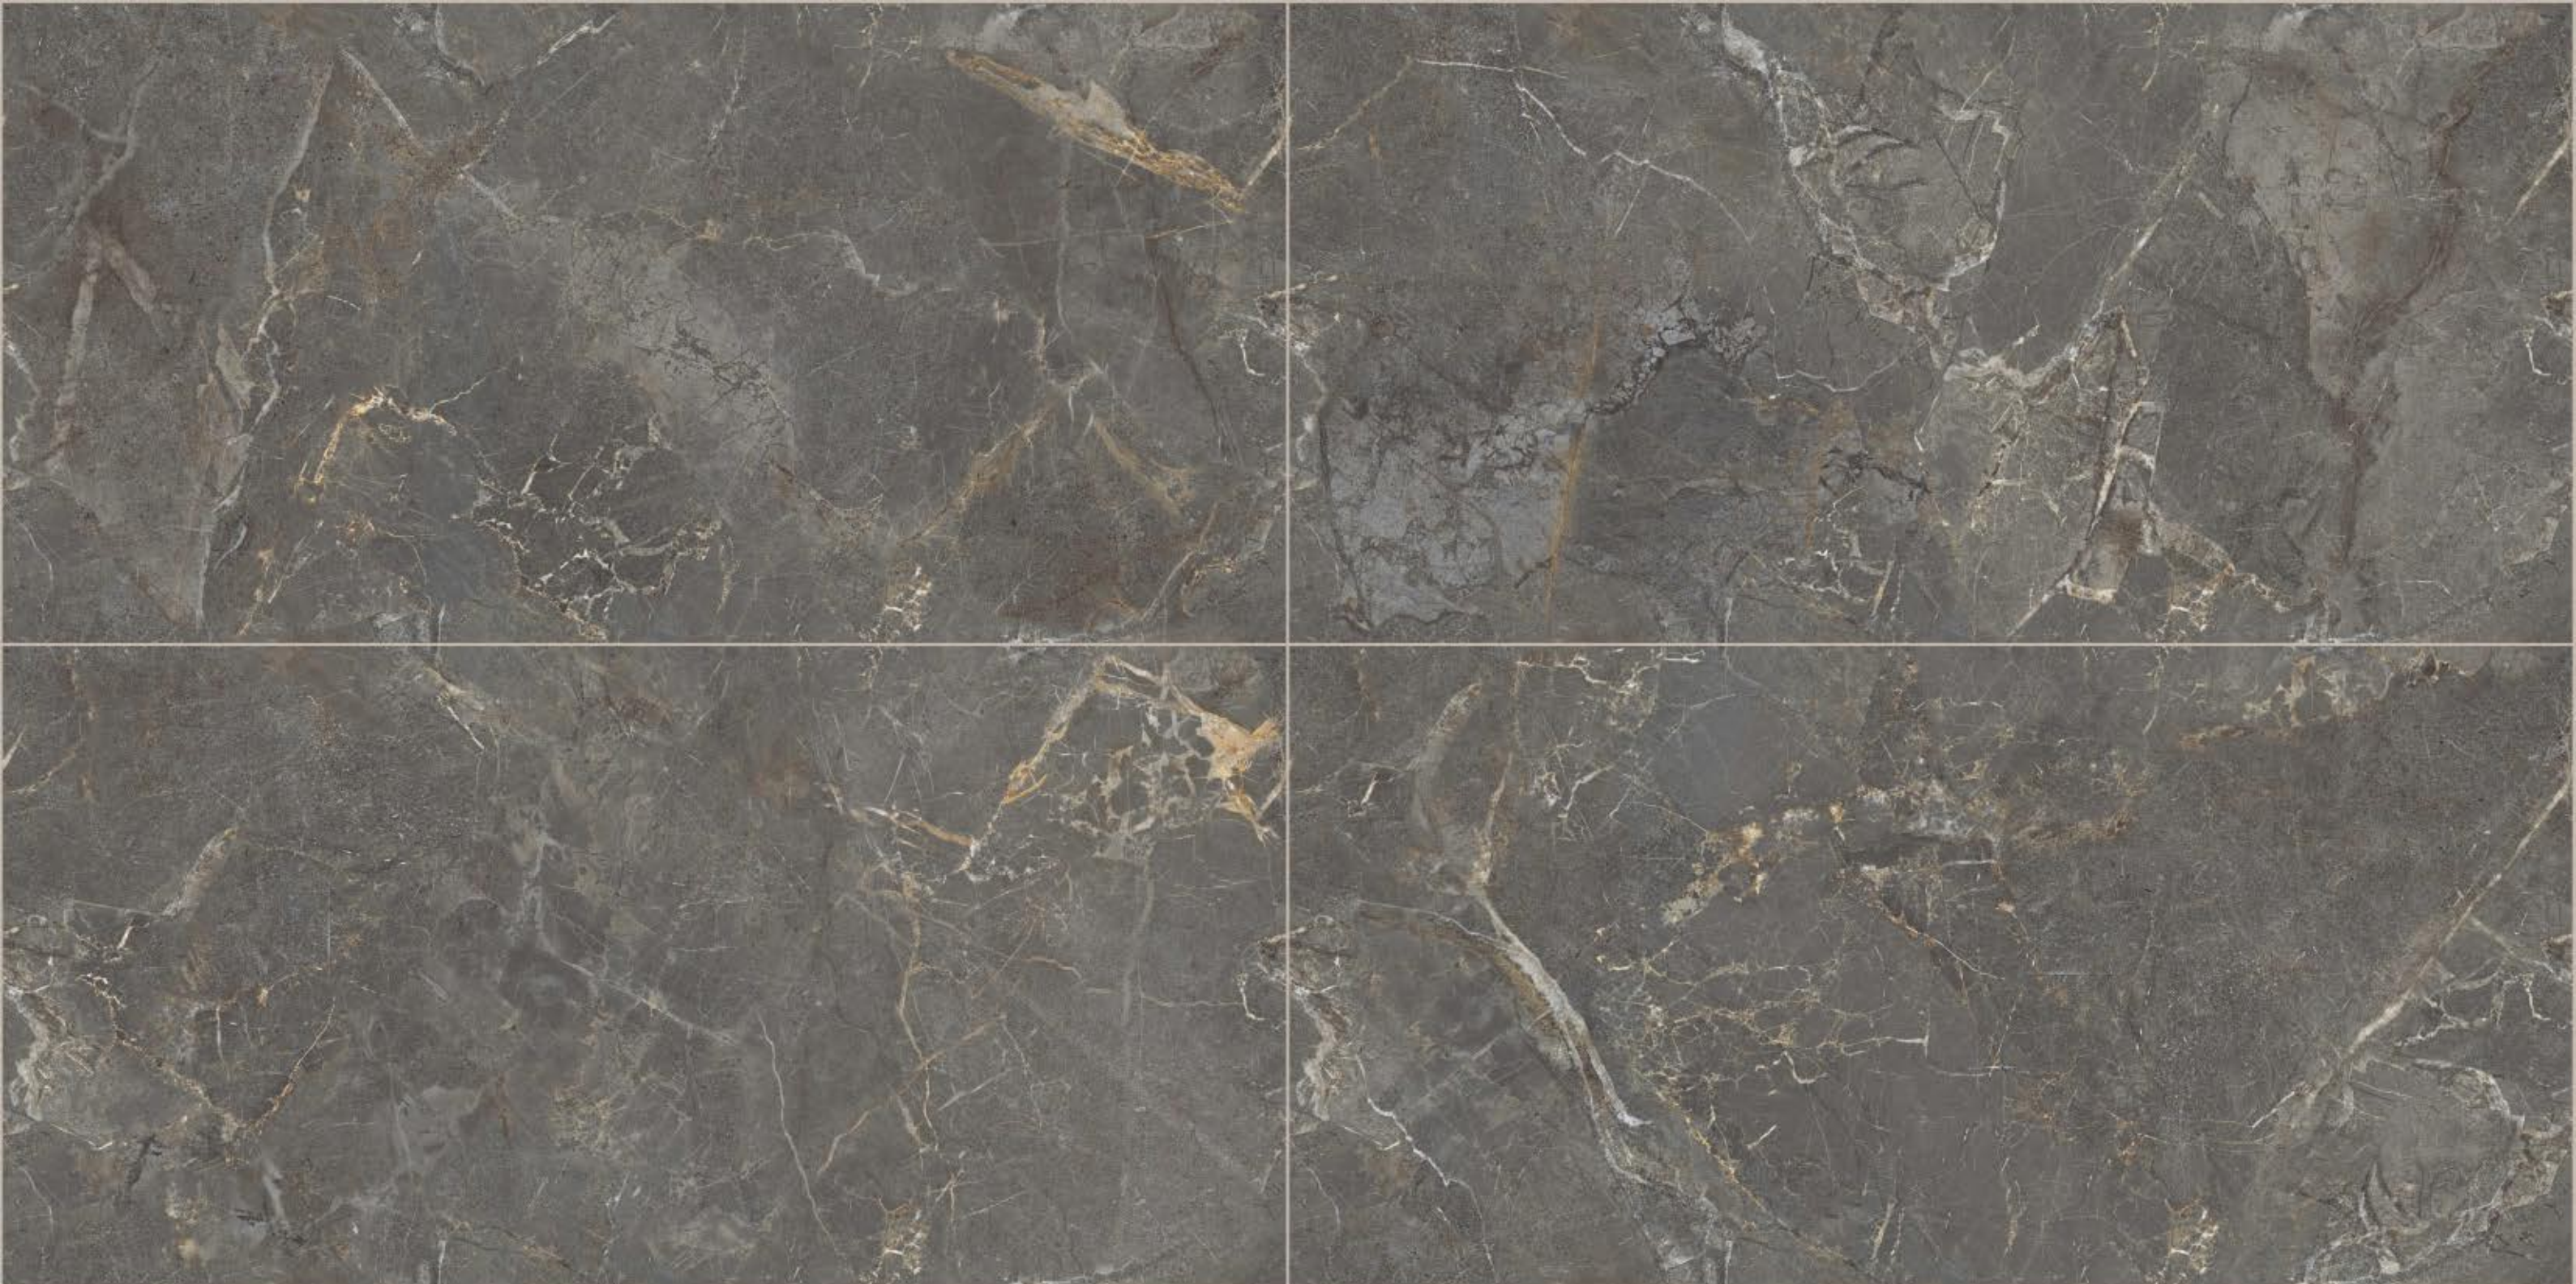

CARVING SURFACE

600X
1200MM

RANDOM 04

CORPO
TILES

CR EL MORESO NERO

CARVING SURFACE

600X
1200MM

RANDOM 04