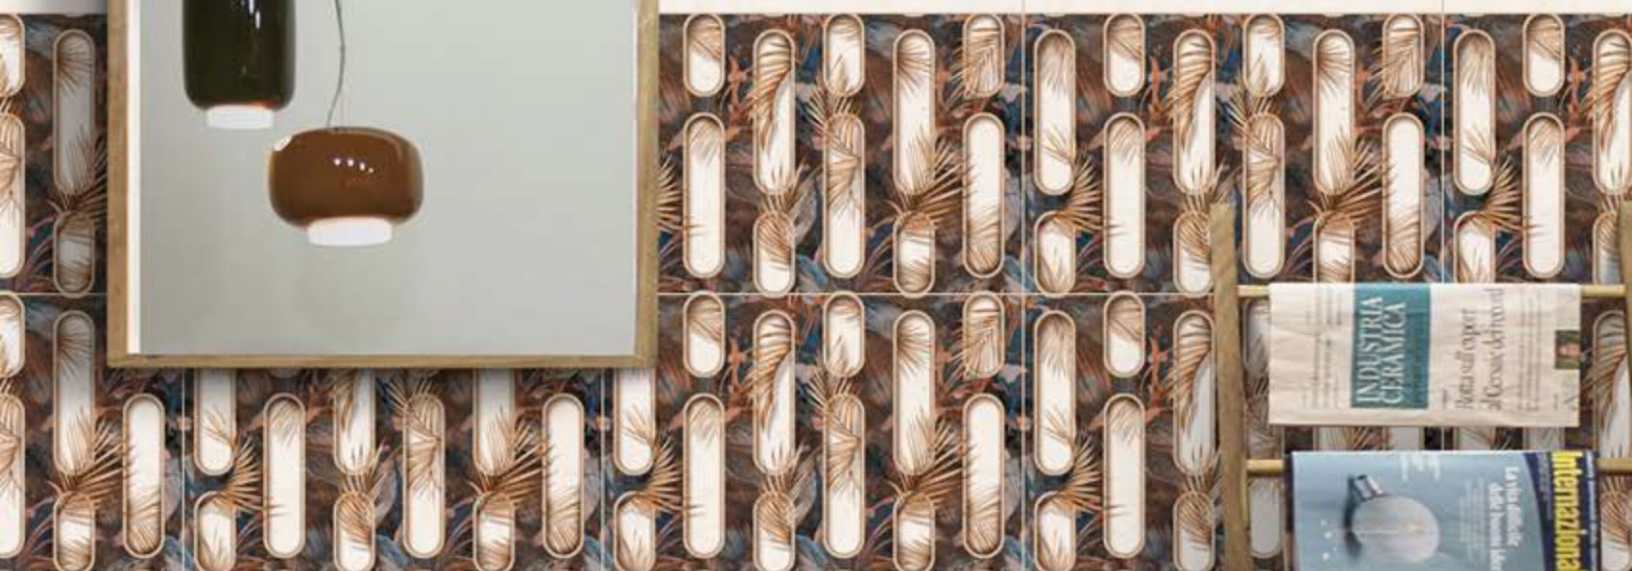

HL

1

DK

12" x 18"  
300 x 450 mm

3025

LT

Matt Surface

HL