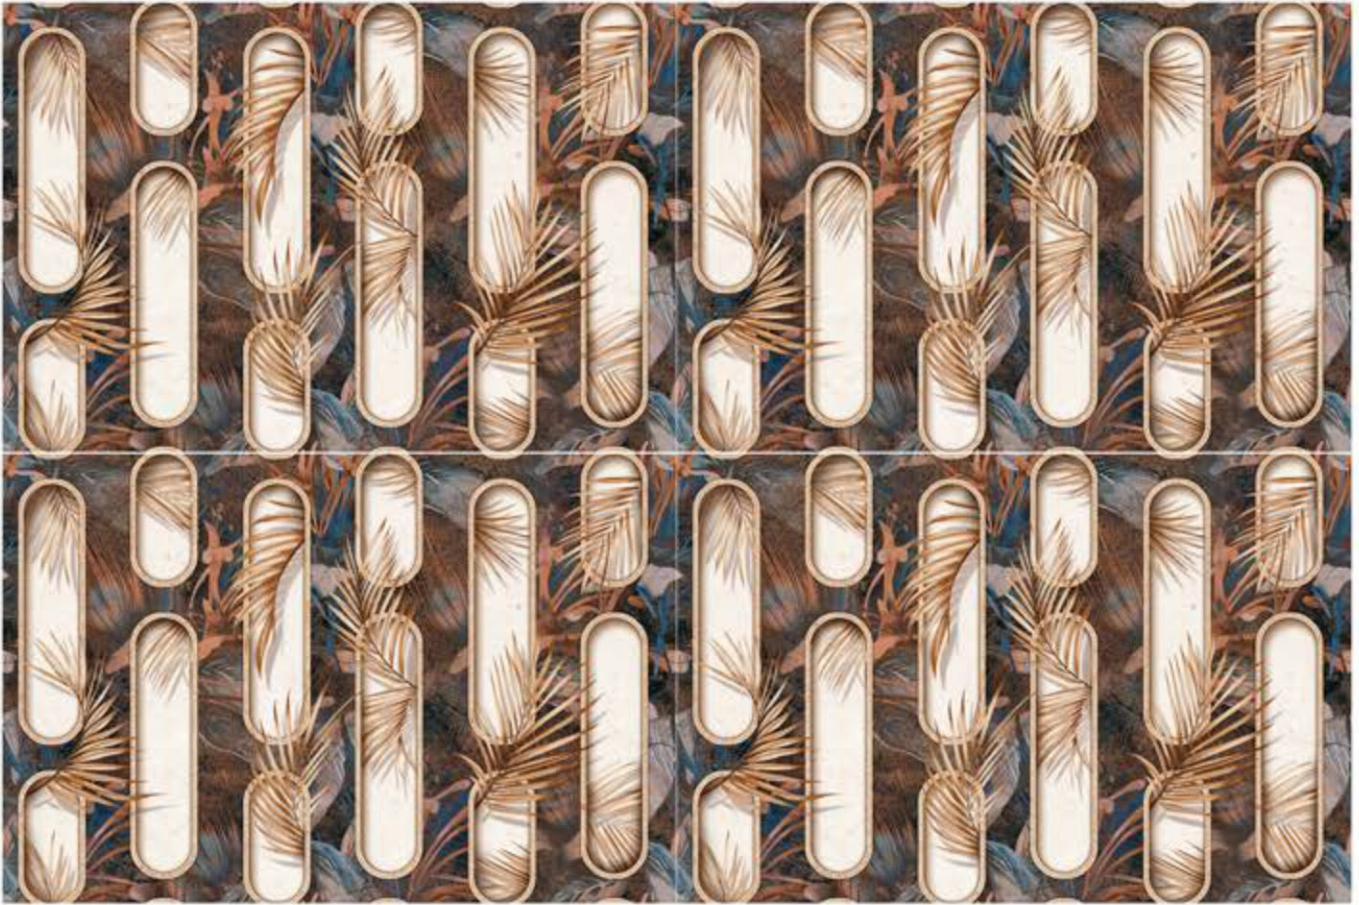

Matt Surface

HL