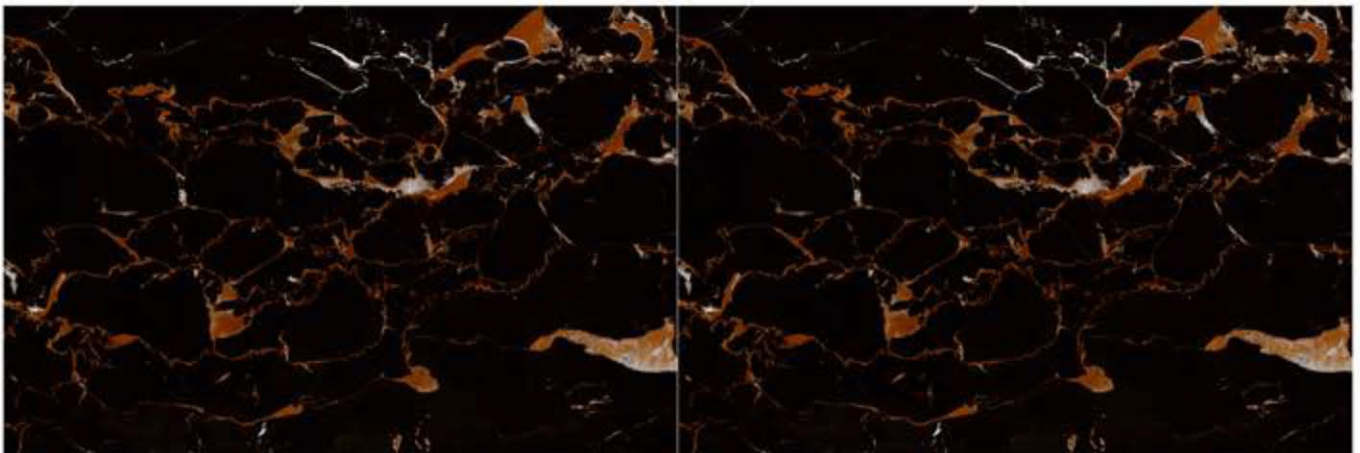

300x450mm

1258

LT

Glossy Surface

HL

1

DK

12" x 18"
300 x 450 mm