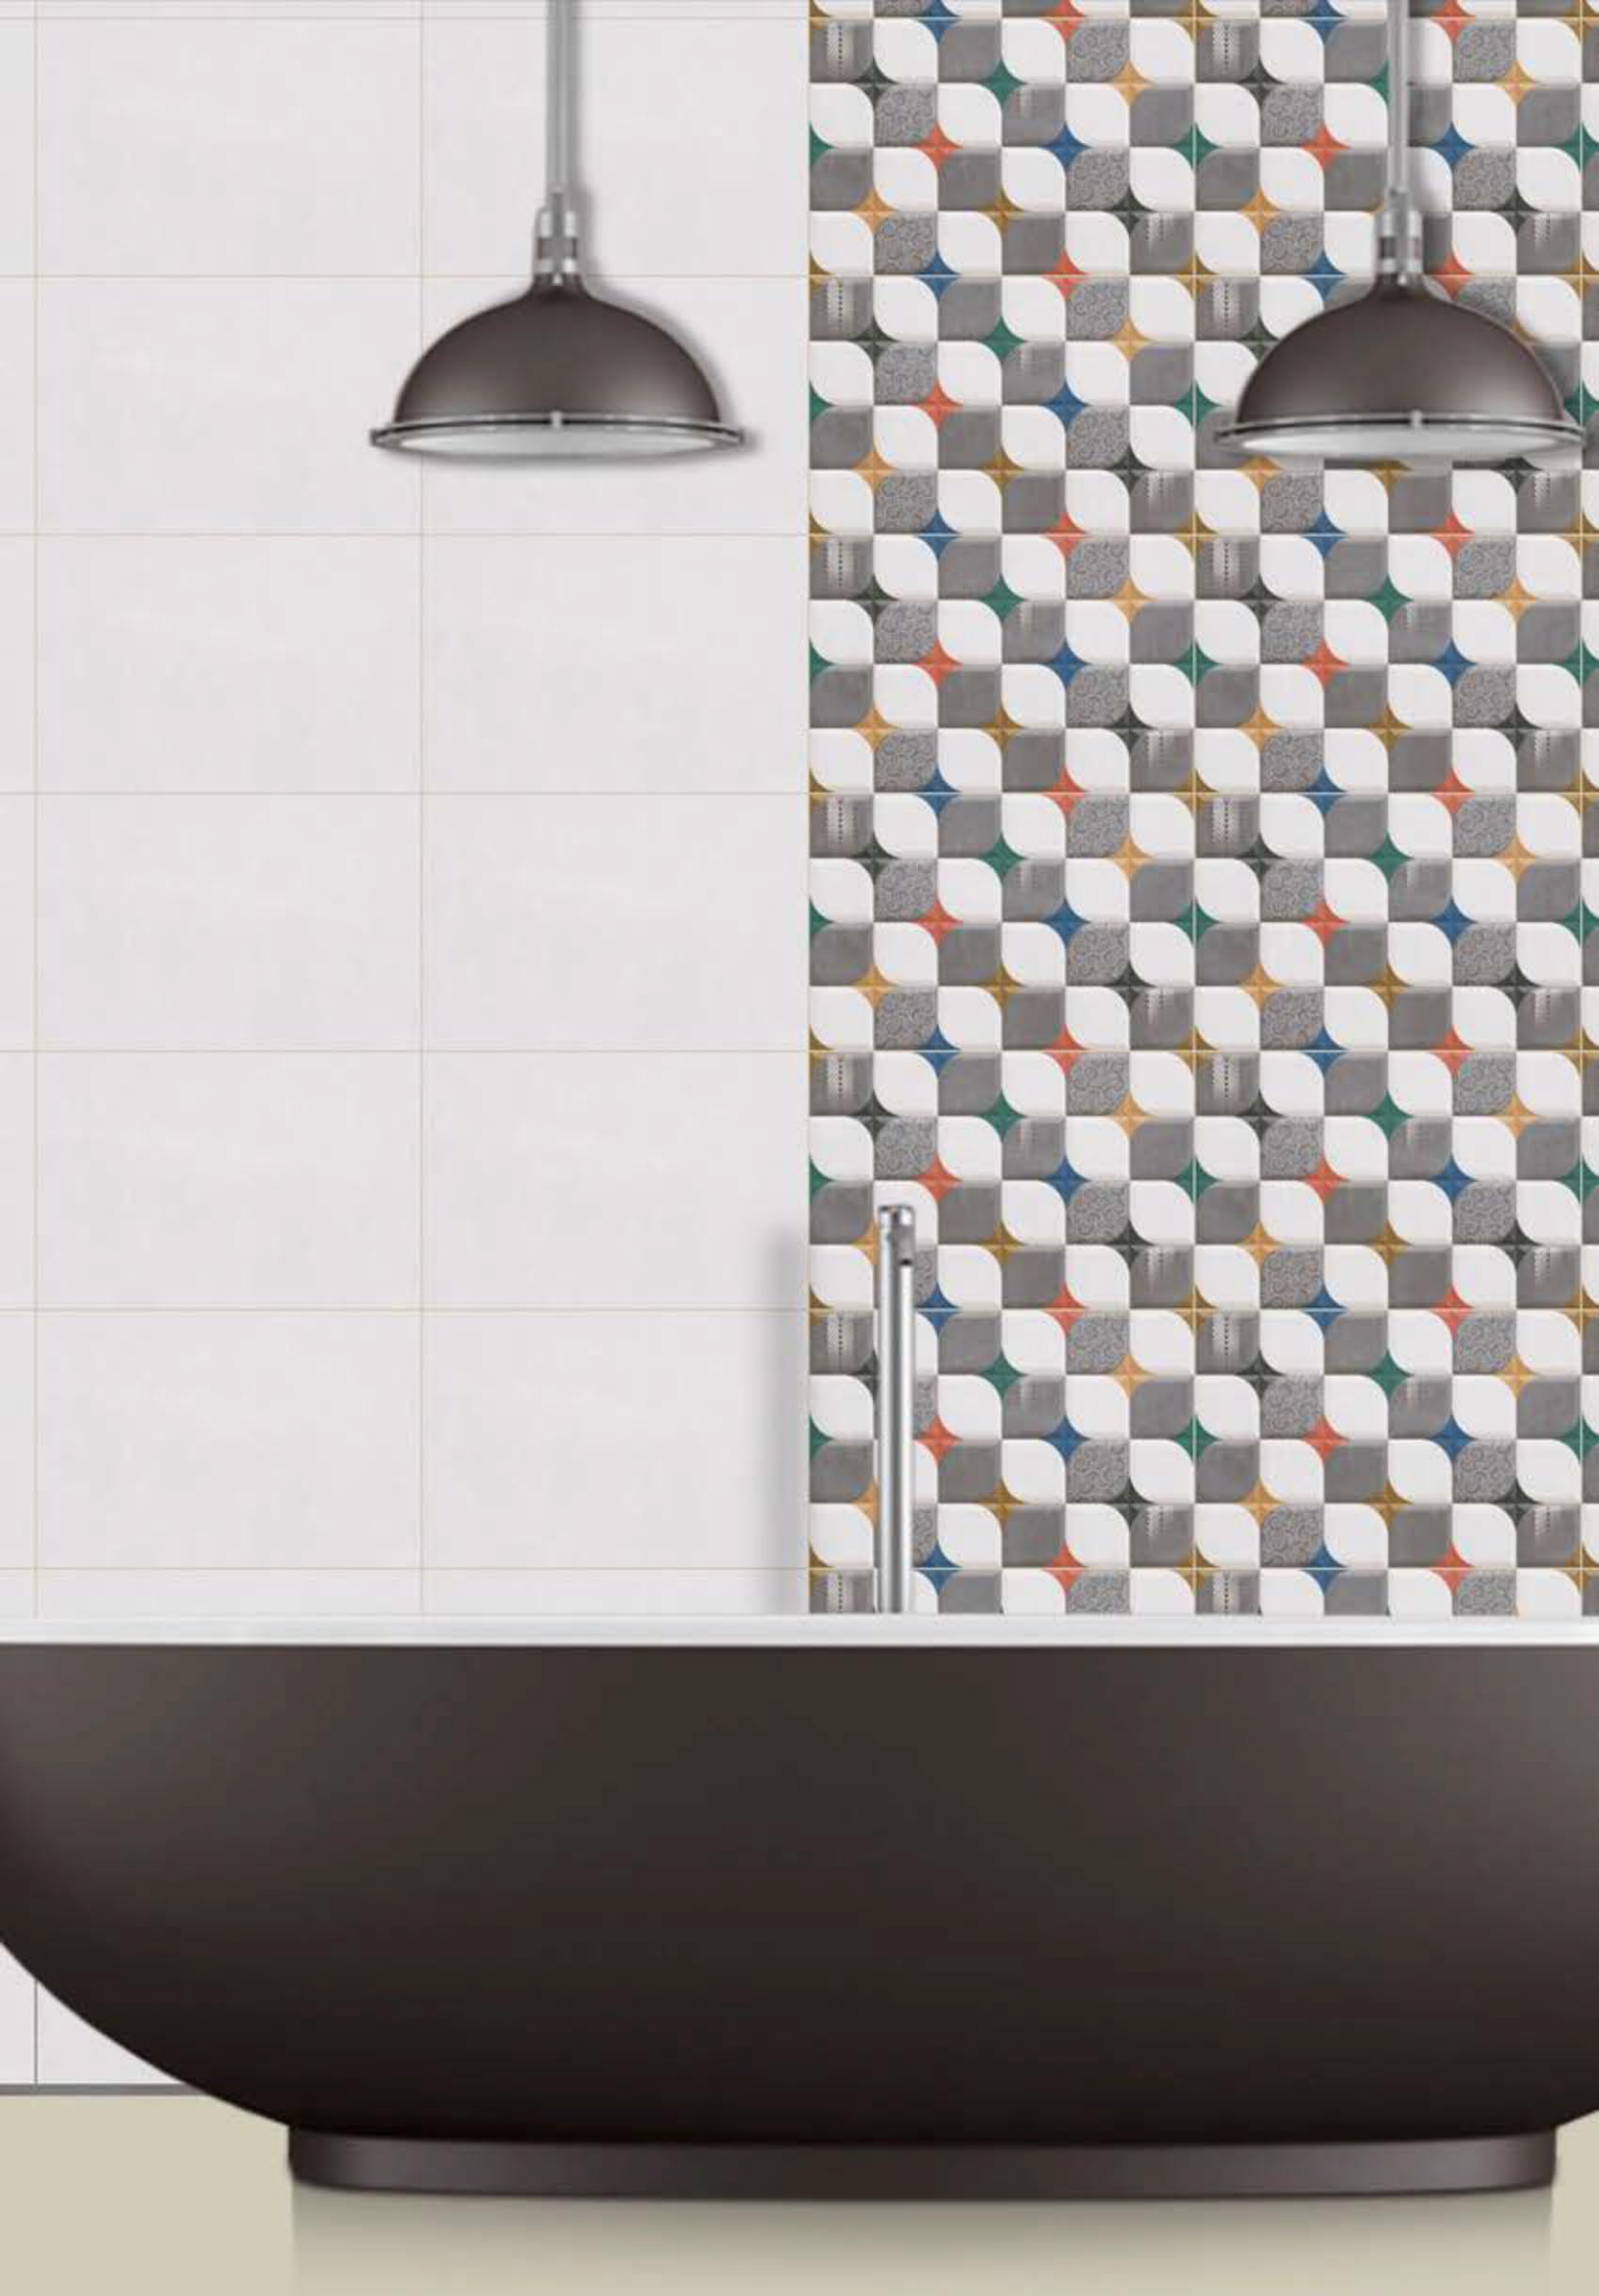

LT

Glossy Surface

HL

2

HL

DK

12" x 18"
300 x 450 mm

1304

LT

Glossy Surface

HL

1

DK

12" x 18"
300 x 450 mm

1305

LT

Glossy Surface

HL

2

DK

12" x 18"
300 x 450 mm

1306

LT

Glossy Surface