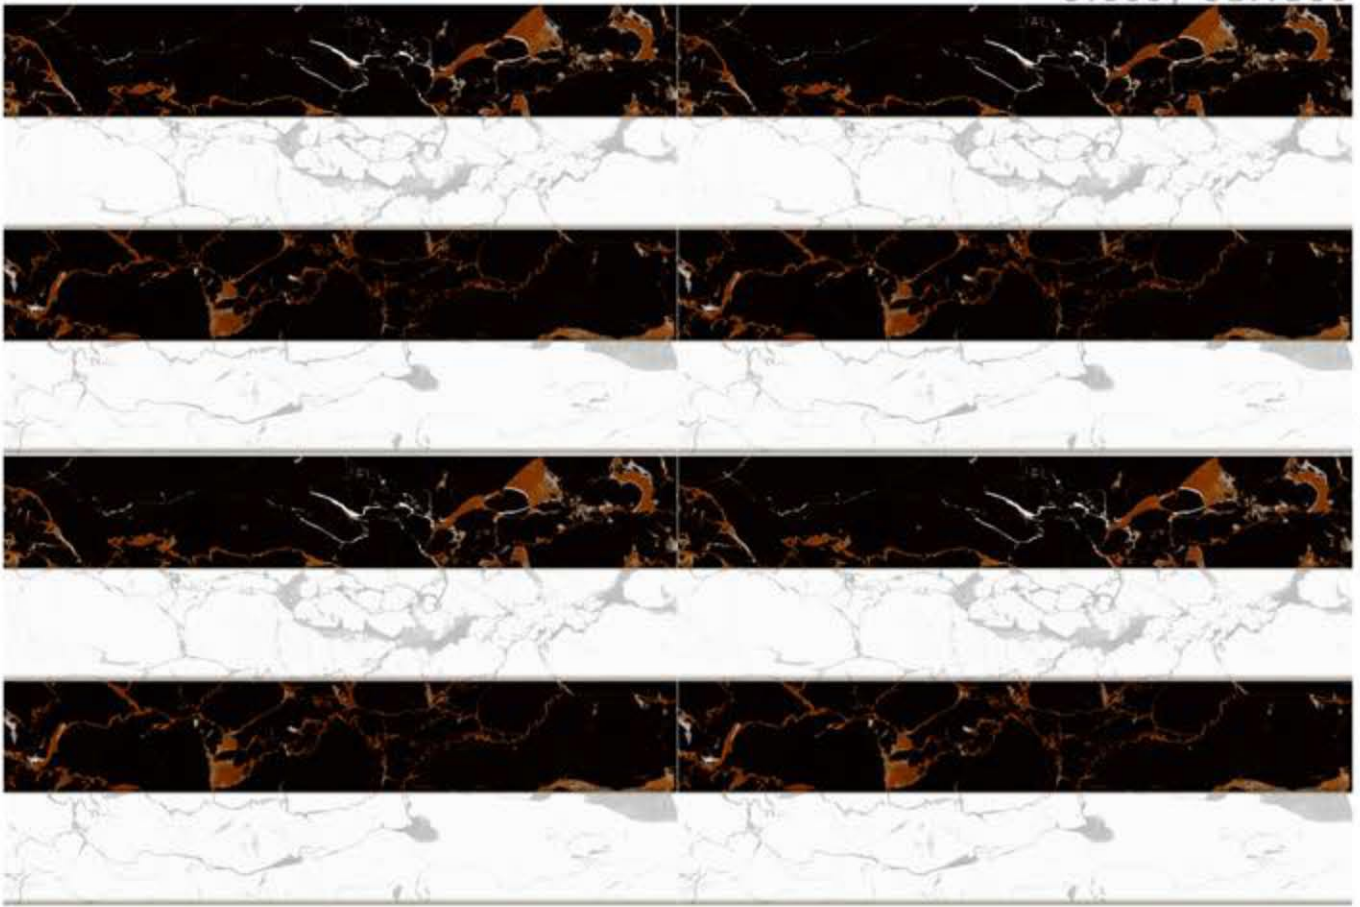

300x450mm

1258

LT

Glossy Surface

HL

1

DK

12" x 18"
300 x 450 mm