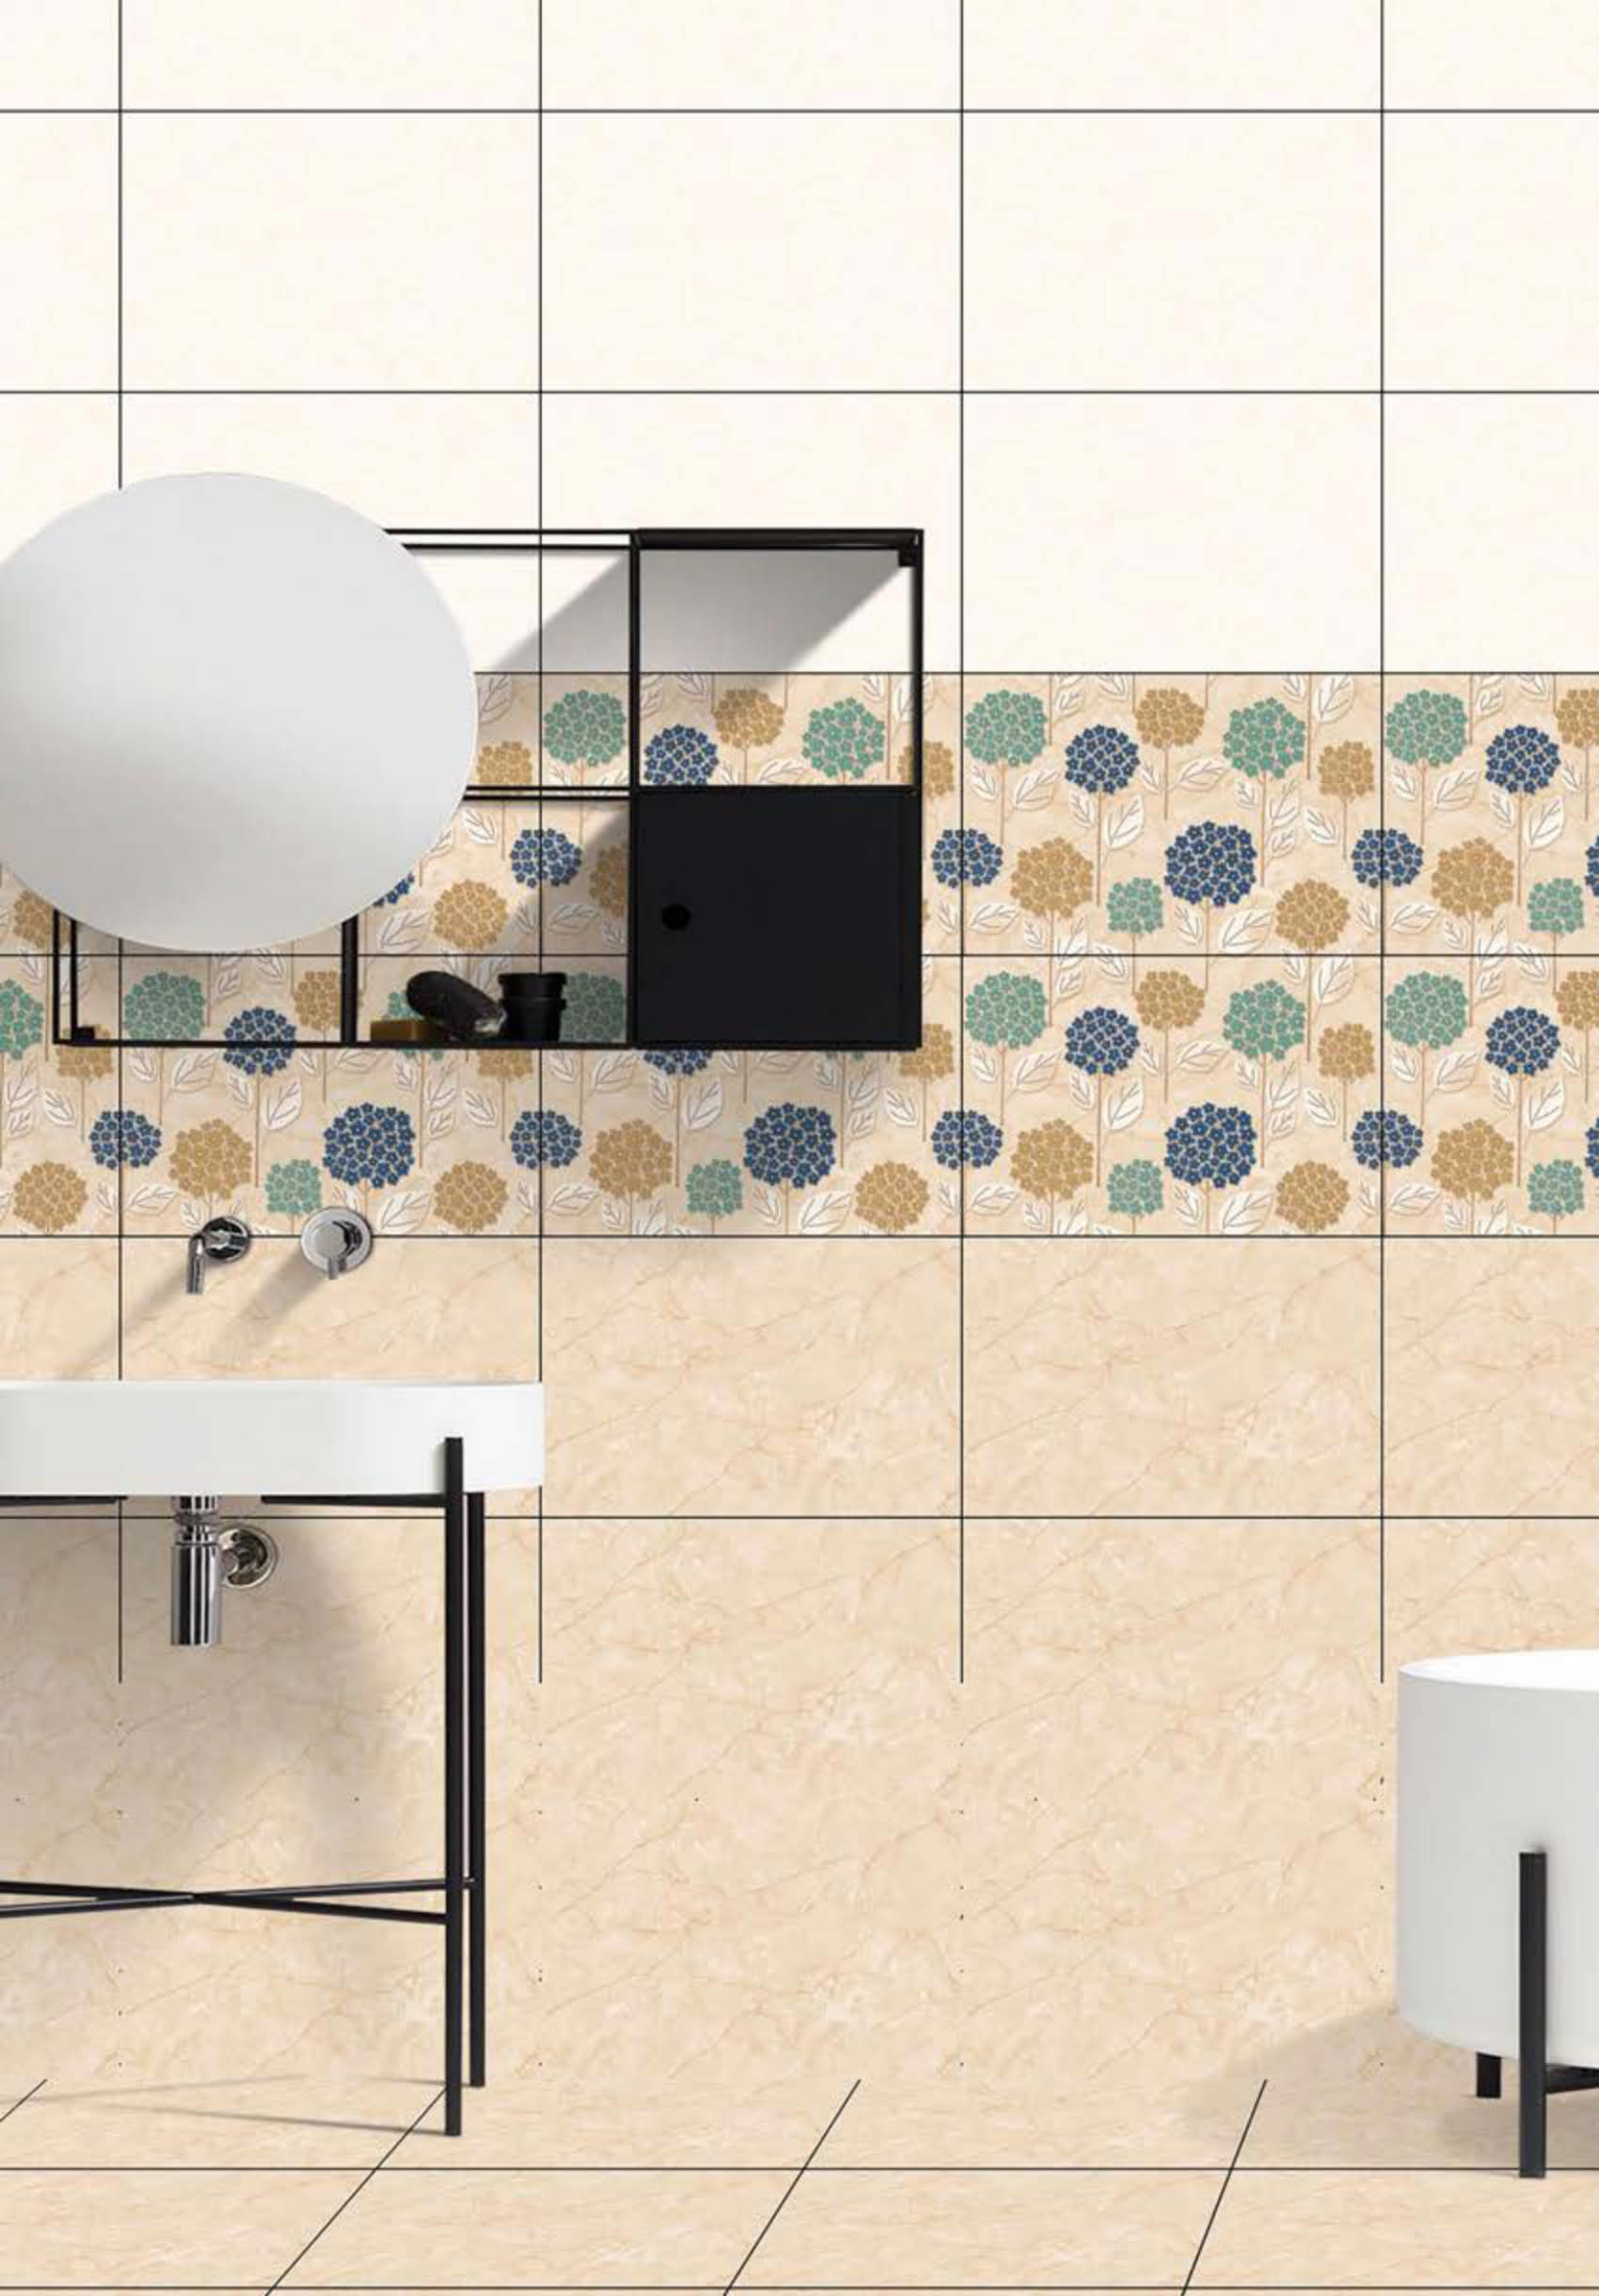

Glossy Surface

HL

1

DK

12" x 18"
300 x 450 mm

1189

LT

Glossy Surface

HL

1

DK

12" x 18"
300 x 450 mm

1190

LT

Glossy Surface

HL

1

DK

12" x 18"
300 x 450 mm

1191

LT

Glossy Surface

HL

1

DK

12" x 18"
300 x 450 mm

1192

LT

Glossy Surface

HL

1

LT