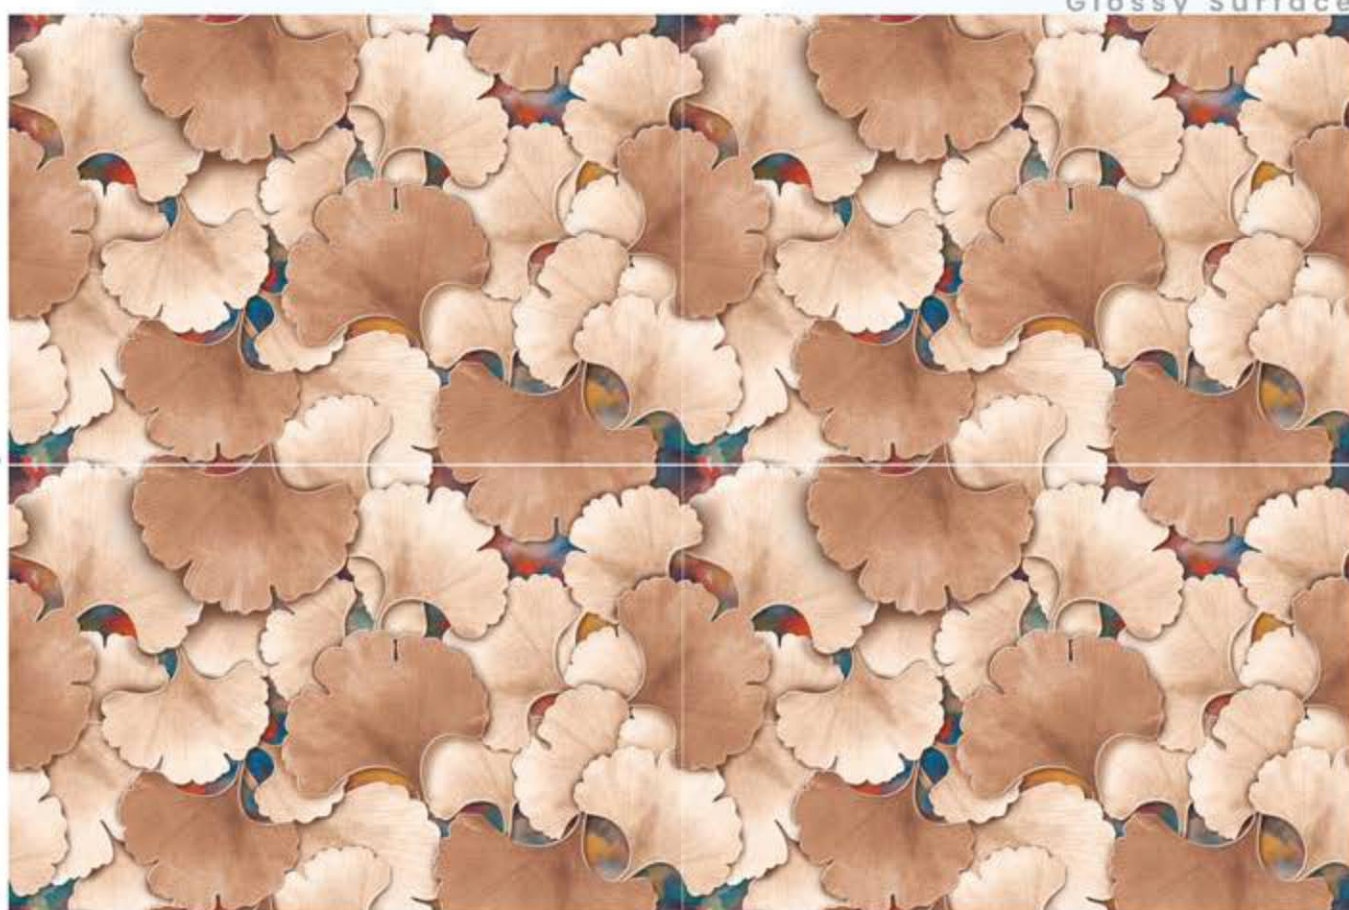

Glossy Surface

HL