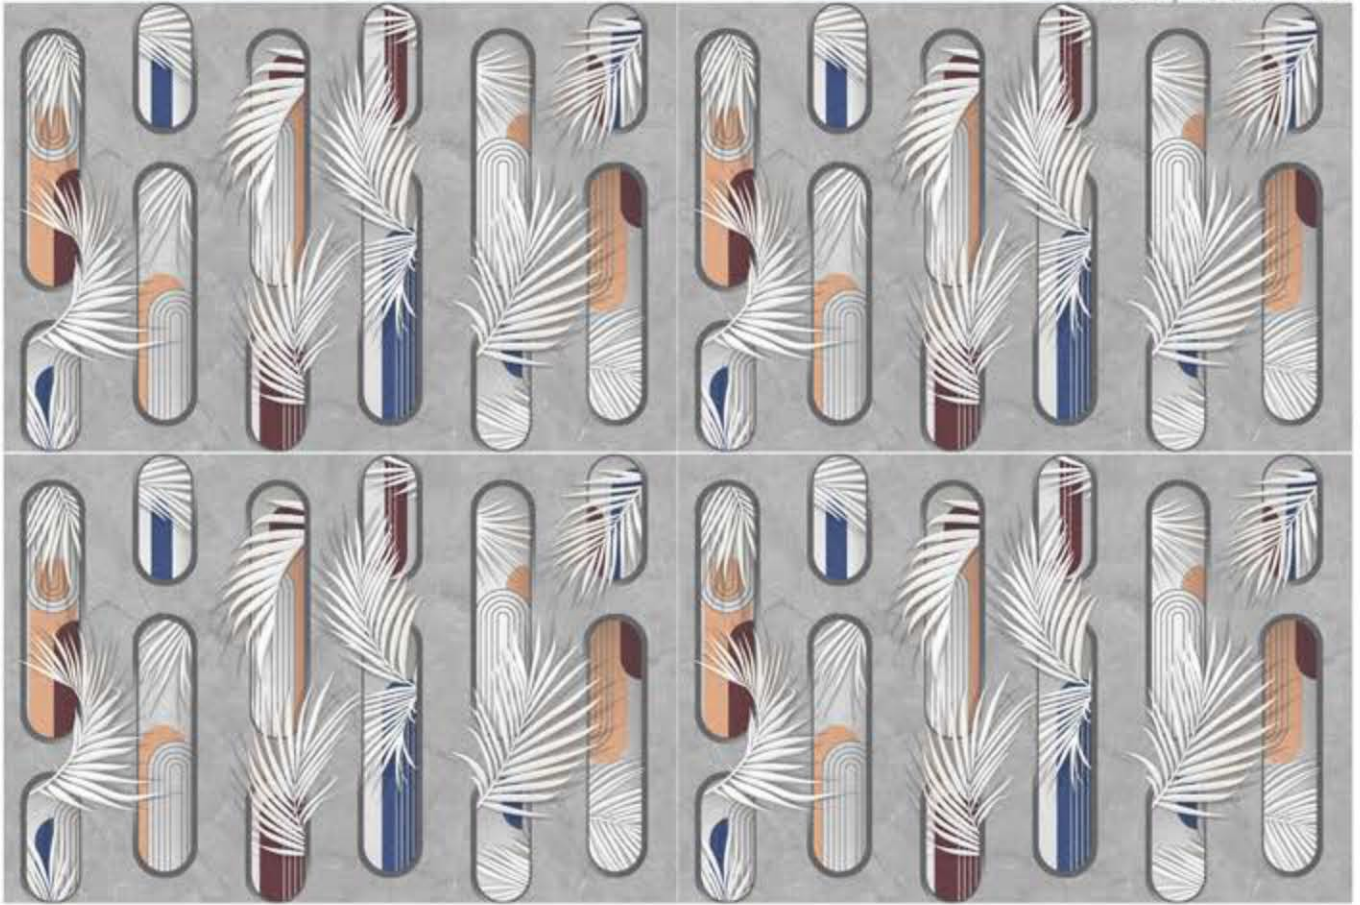

Glossy Surface

HL