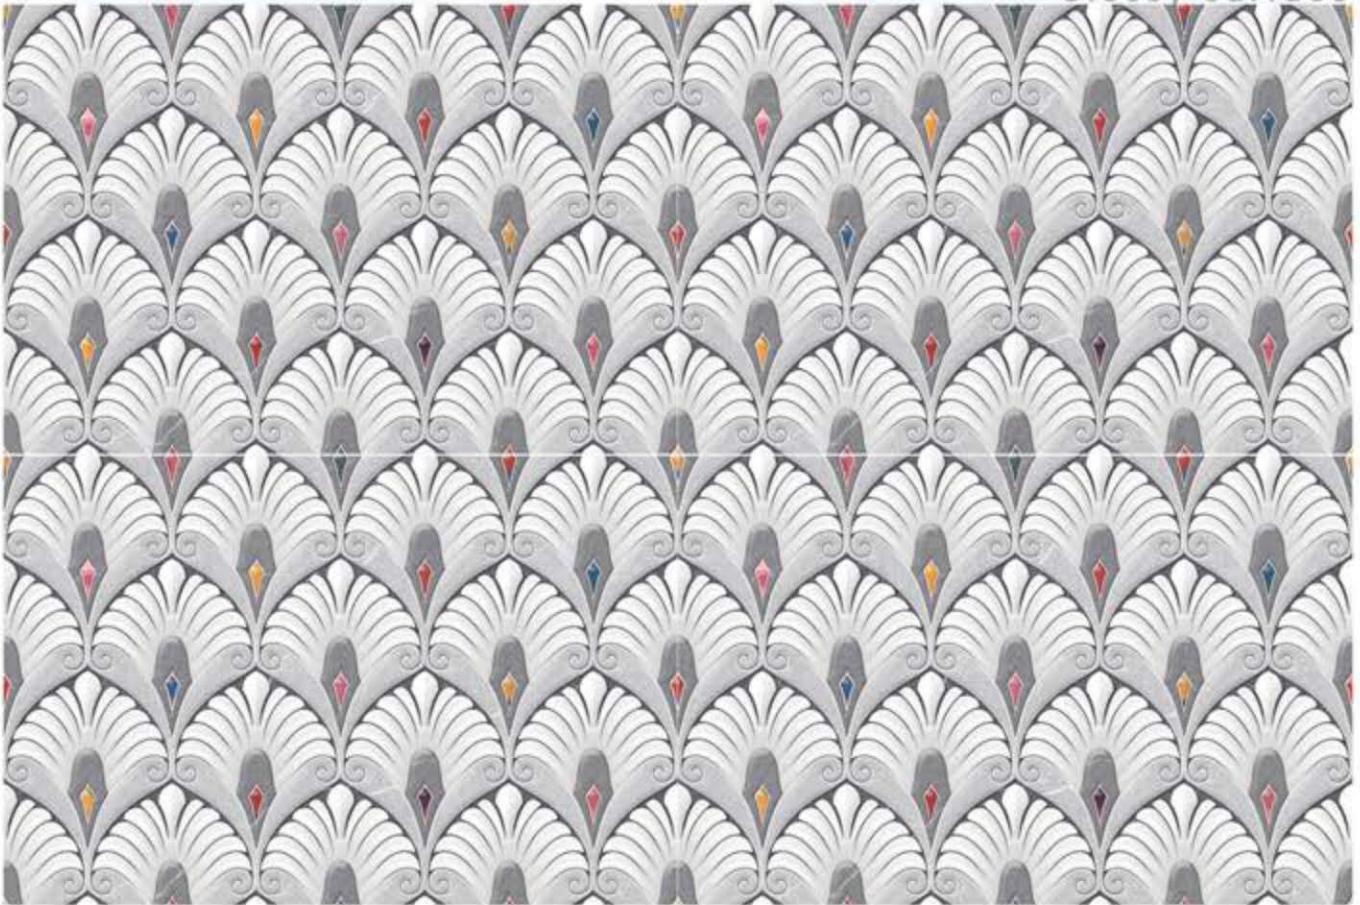

Glossy Surface

HL