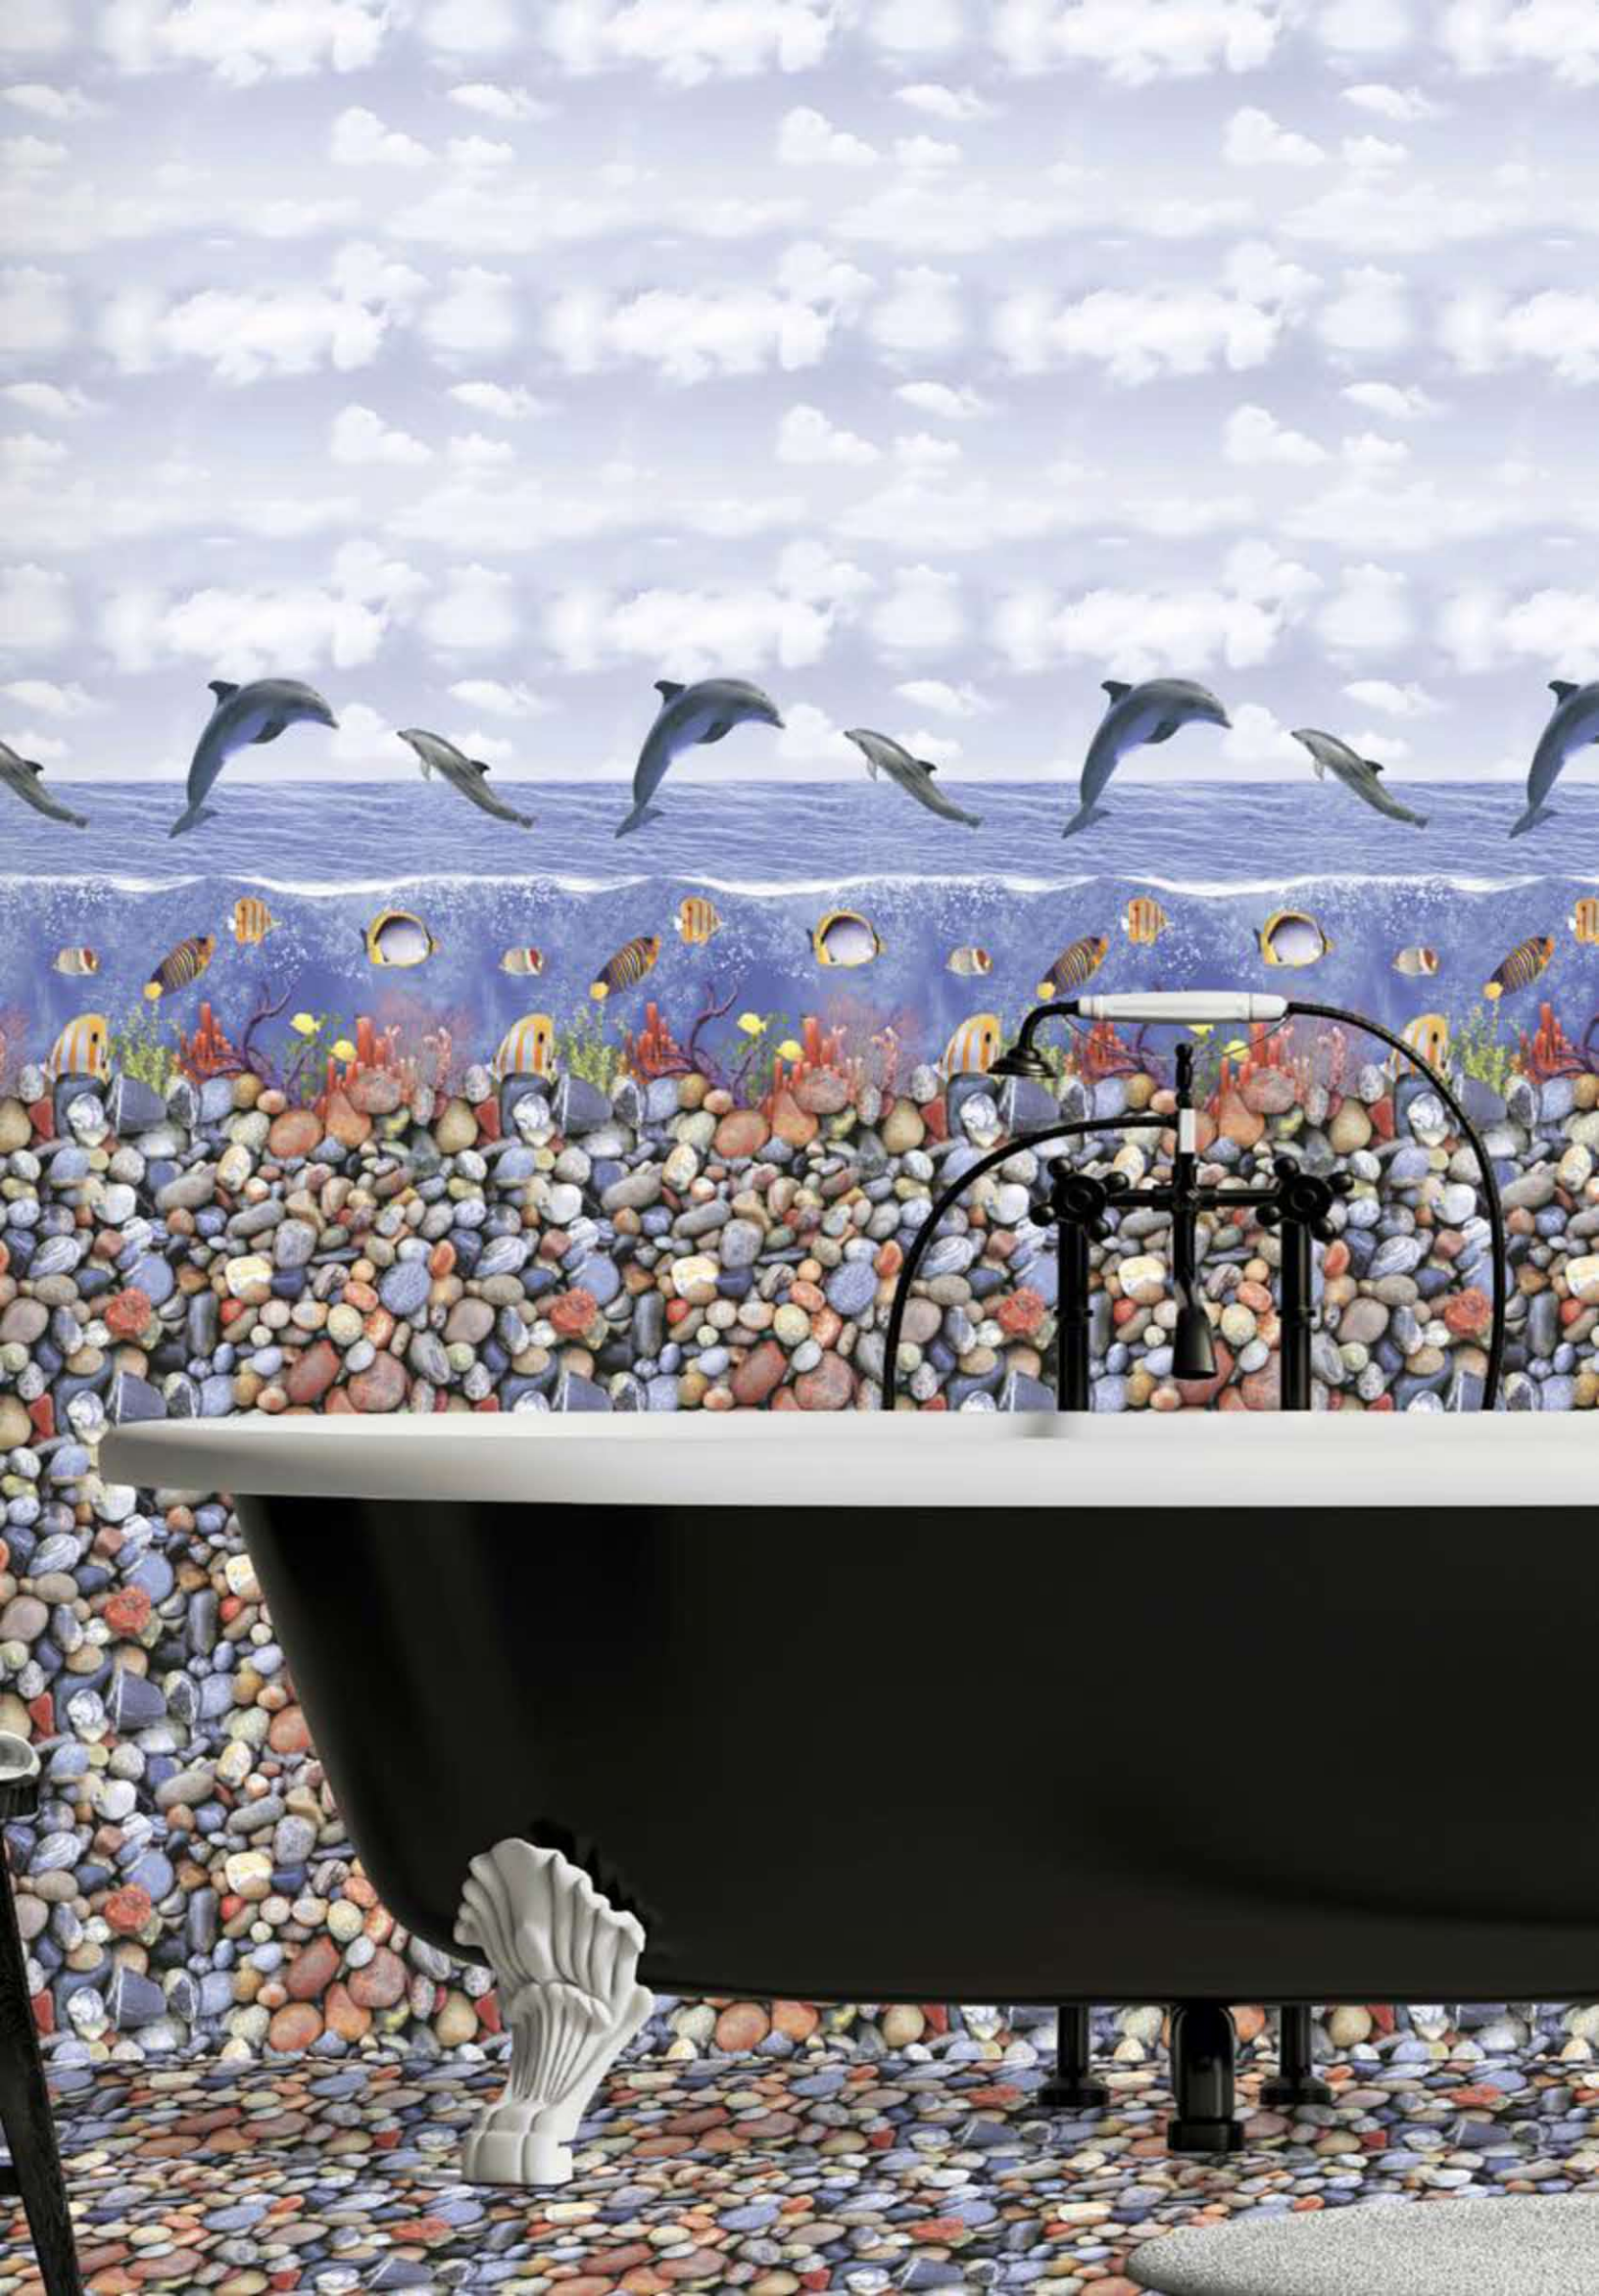

LT

Glossy Surface

HL

1

2

HL

DK

12" x 18"
300 x 450 mm