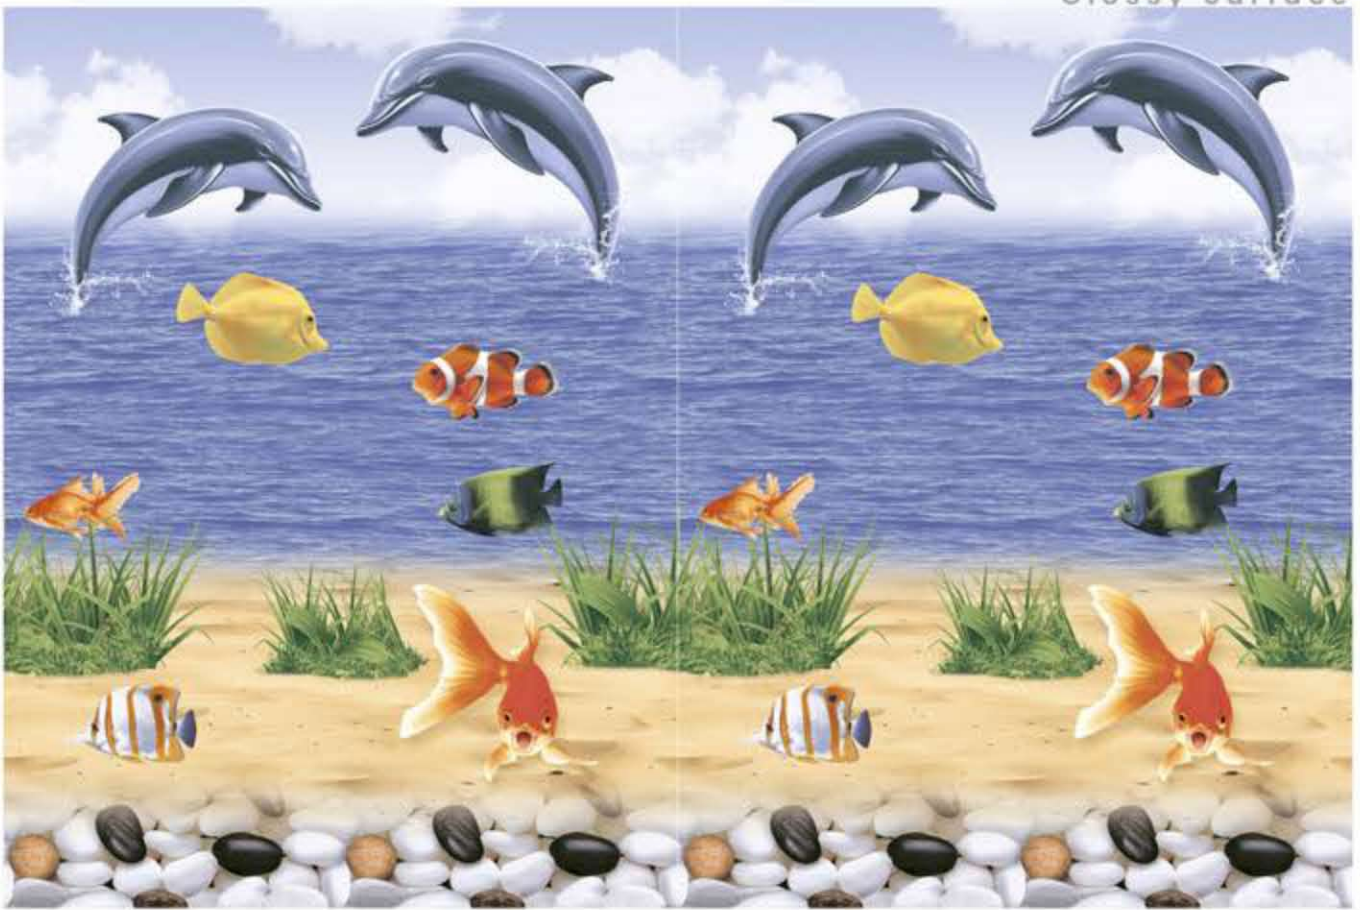

Glossy Surface

HL