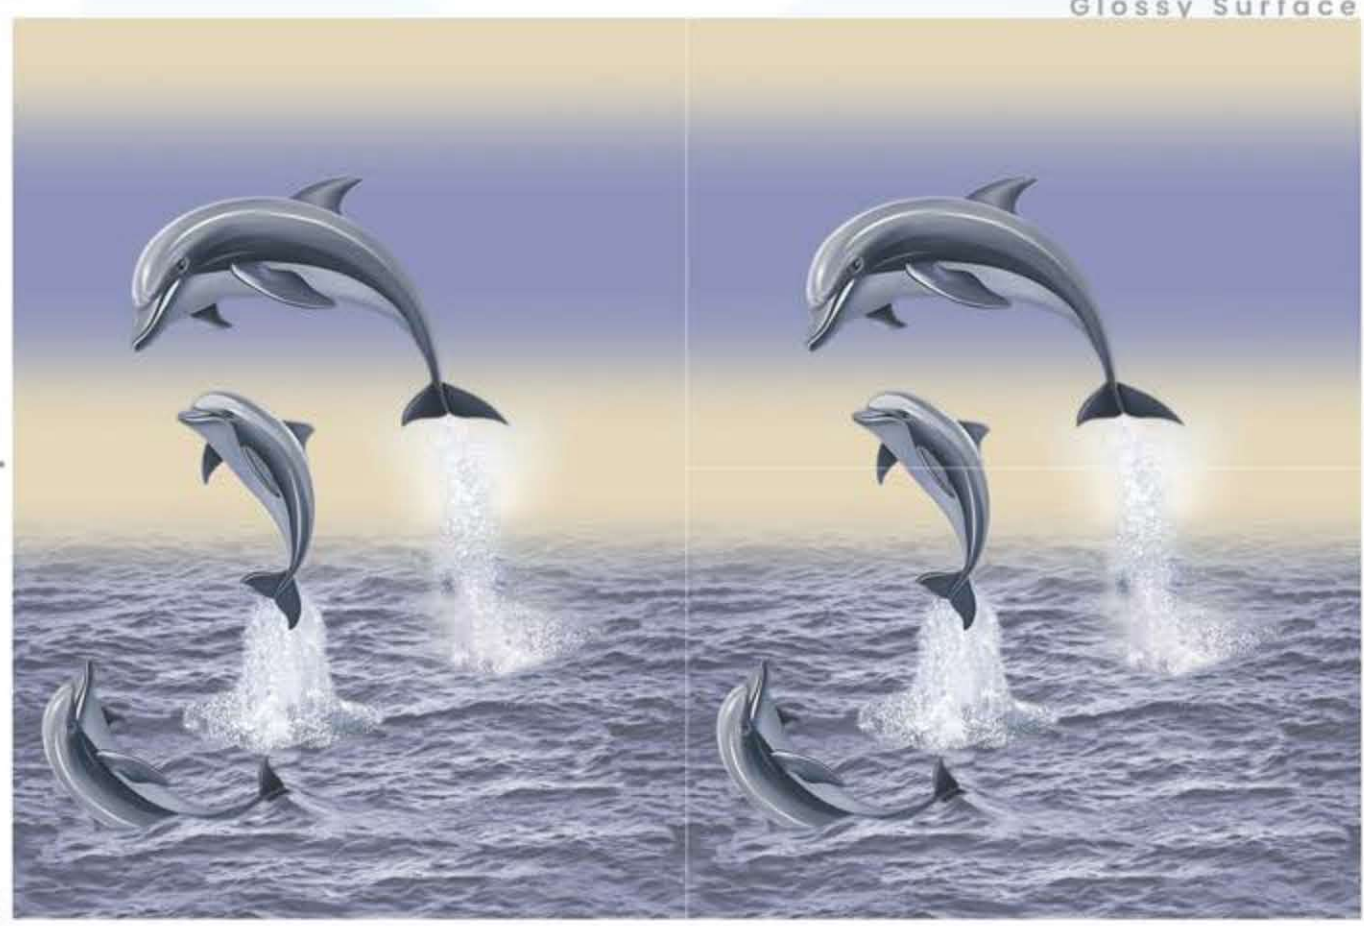

Glossy Surface

HL