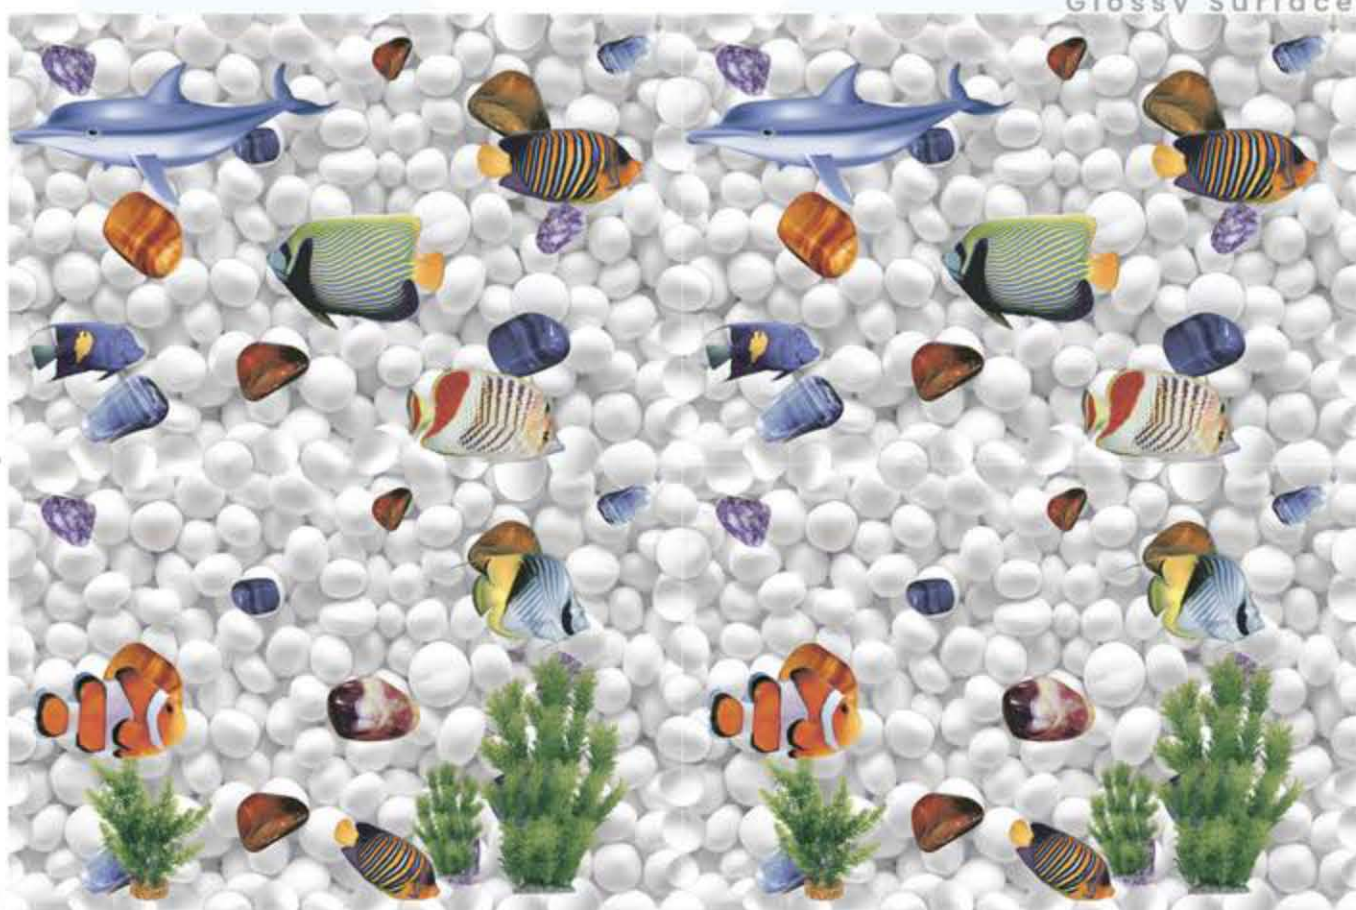

2

HL

DK

12" x 18"
300 x 450 mm

7534

LT

Glossy Surface

HL