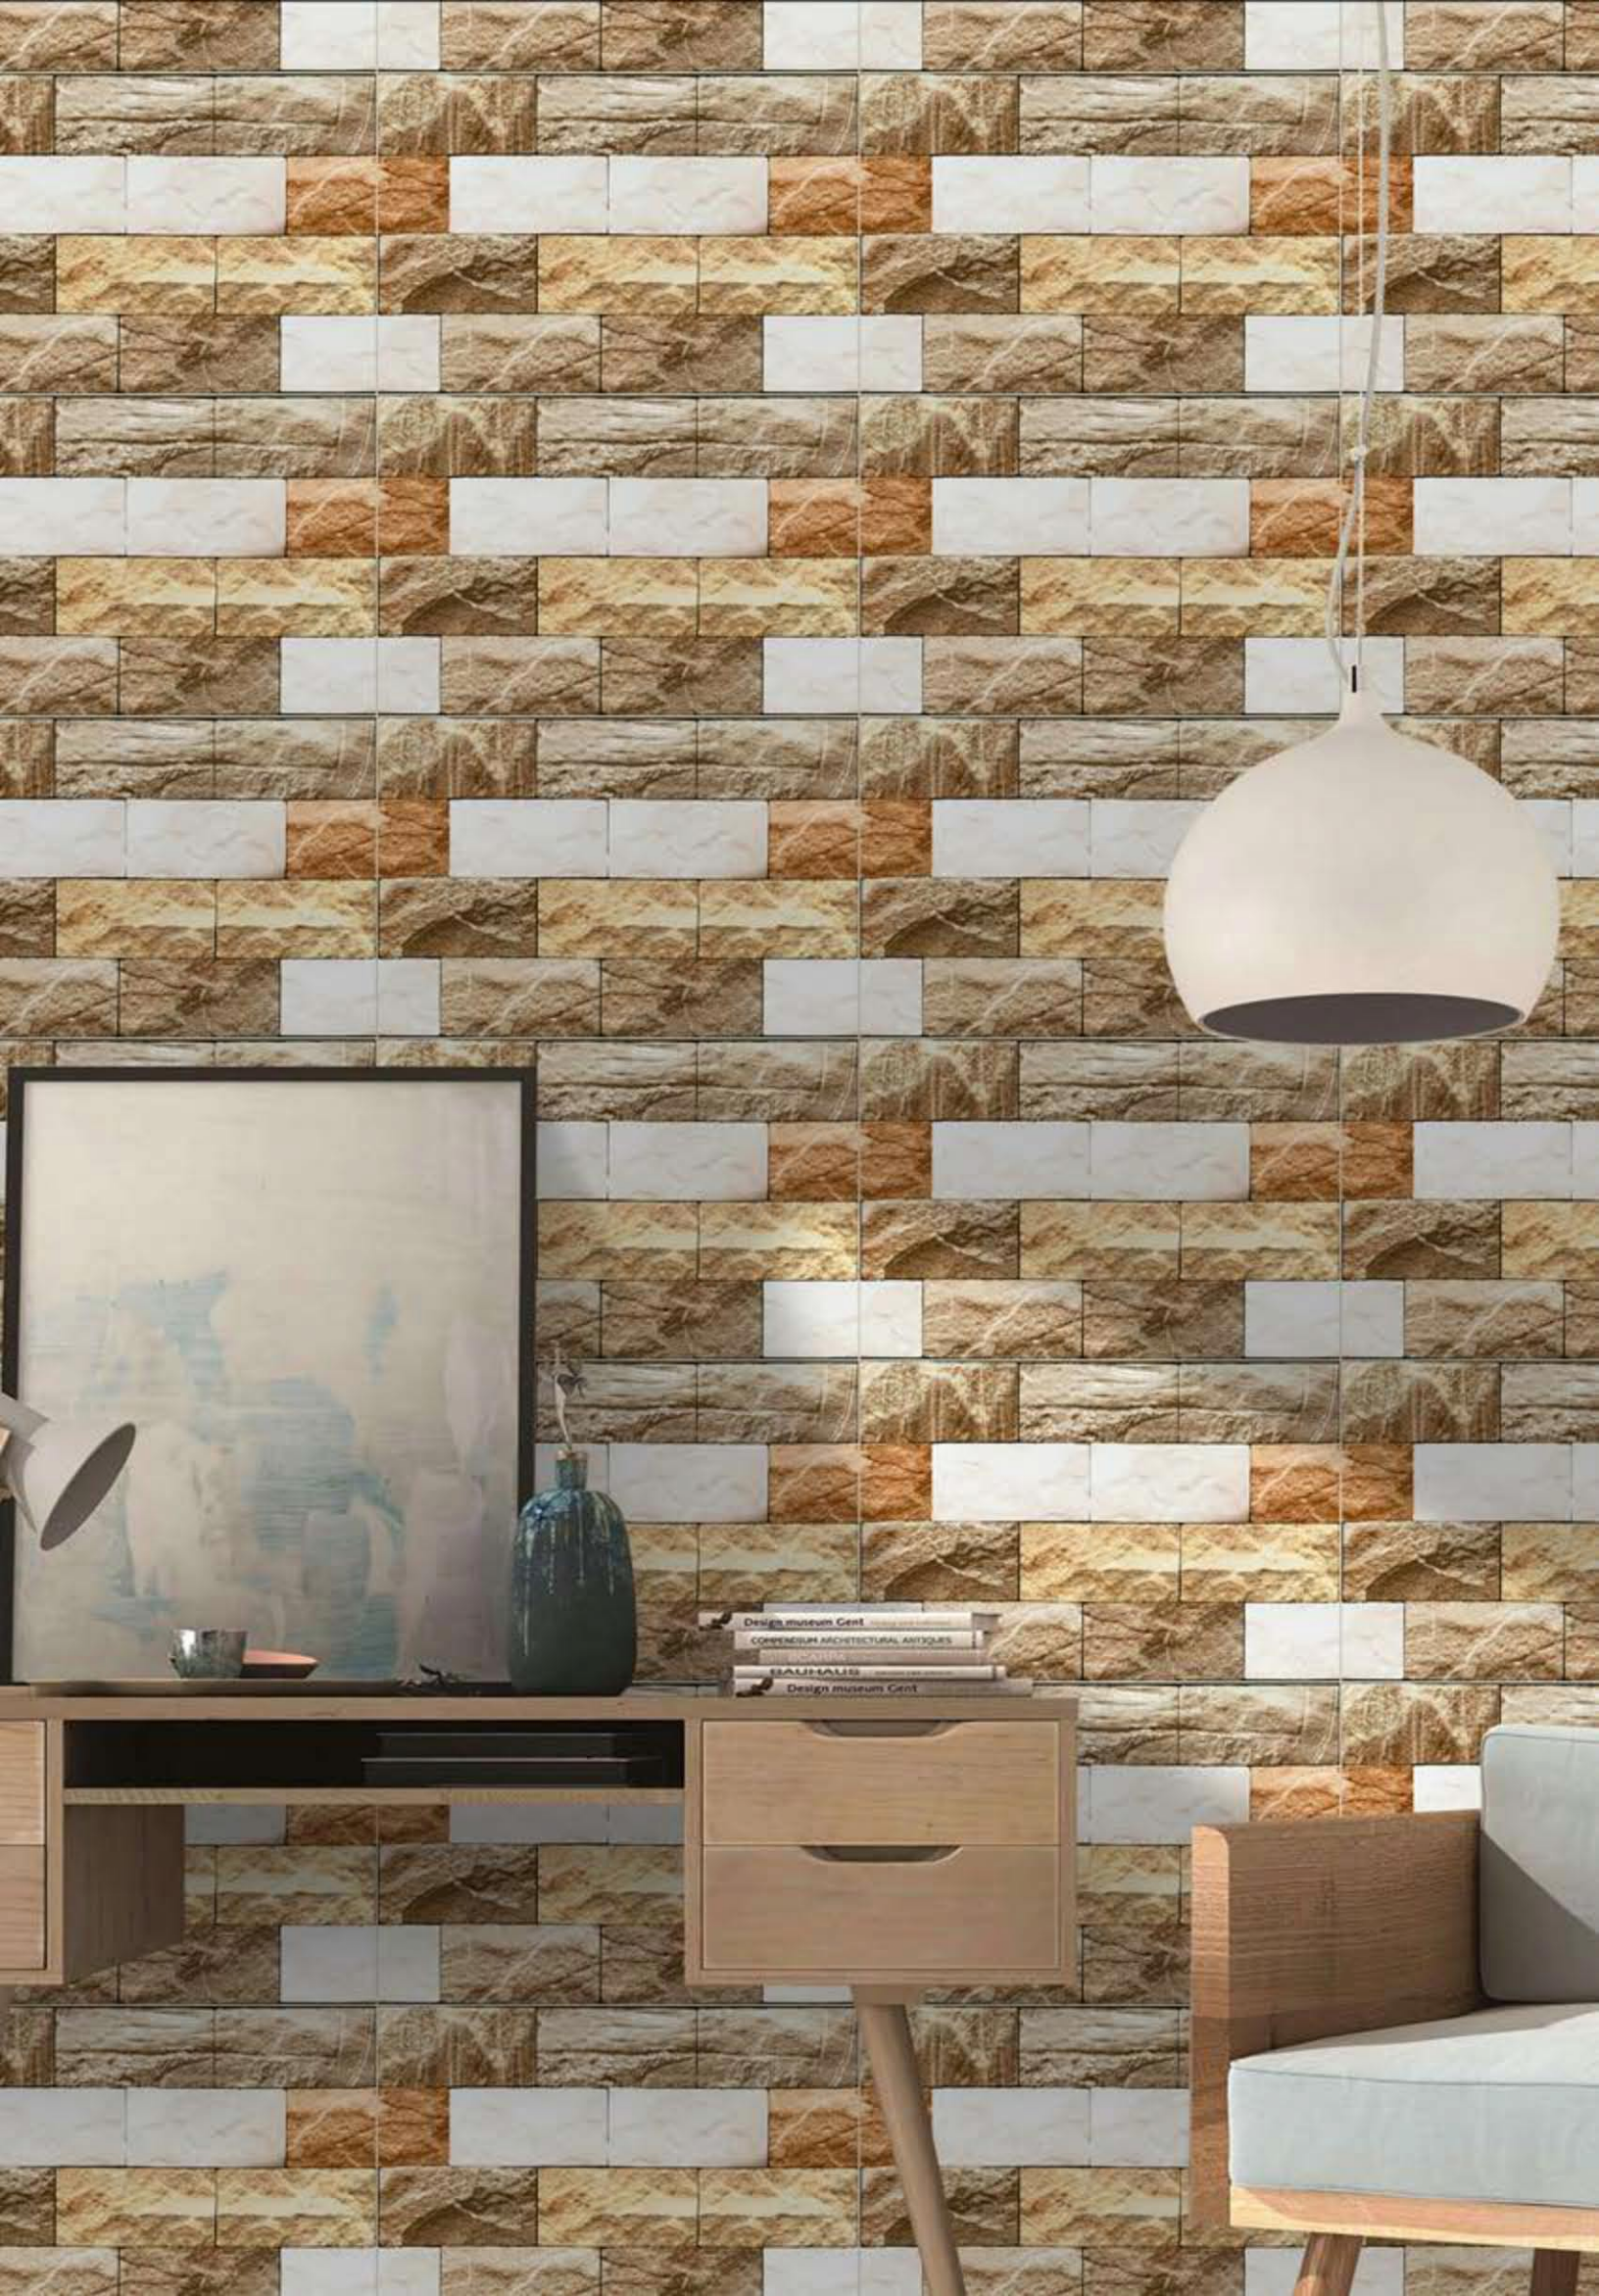

5238

Glossy Surface

12" x 18"
300 x 450 mm

Glossy Surface

5239

12" x 18"
300 x 450 mm

Design museum Gent
COMPENDIUM ARCHITECTURAL ARTS&CRAFTS
SCHAPE-HALLS
Design museum Gent

5240