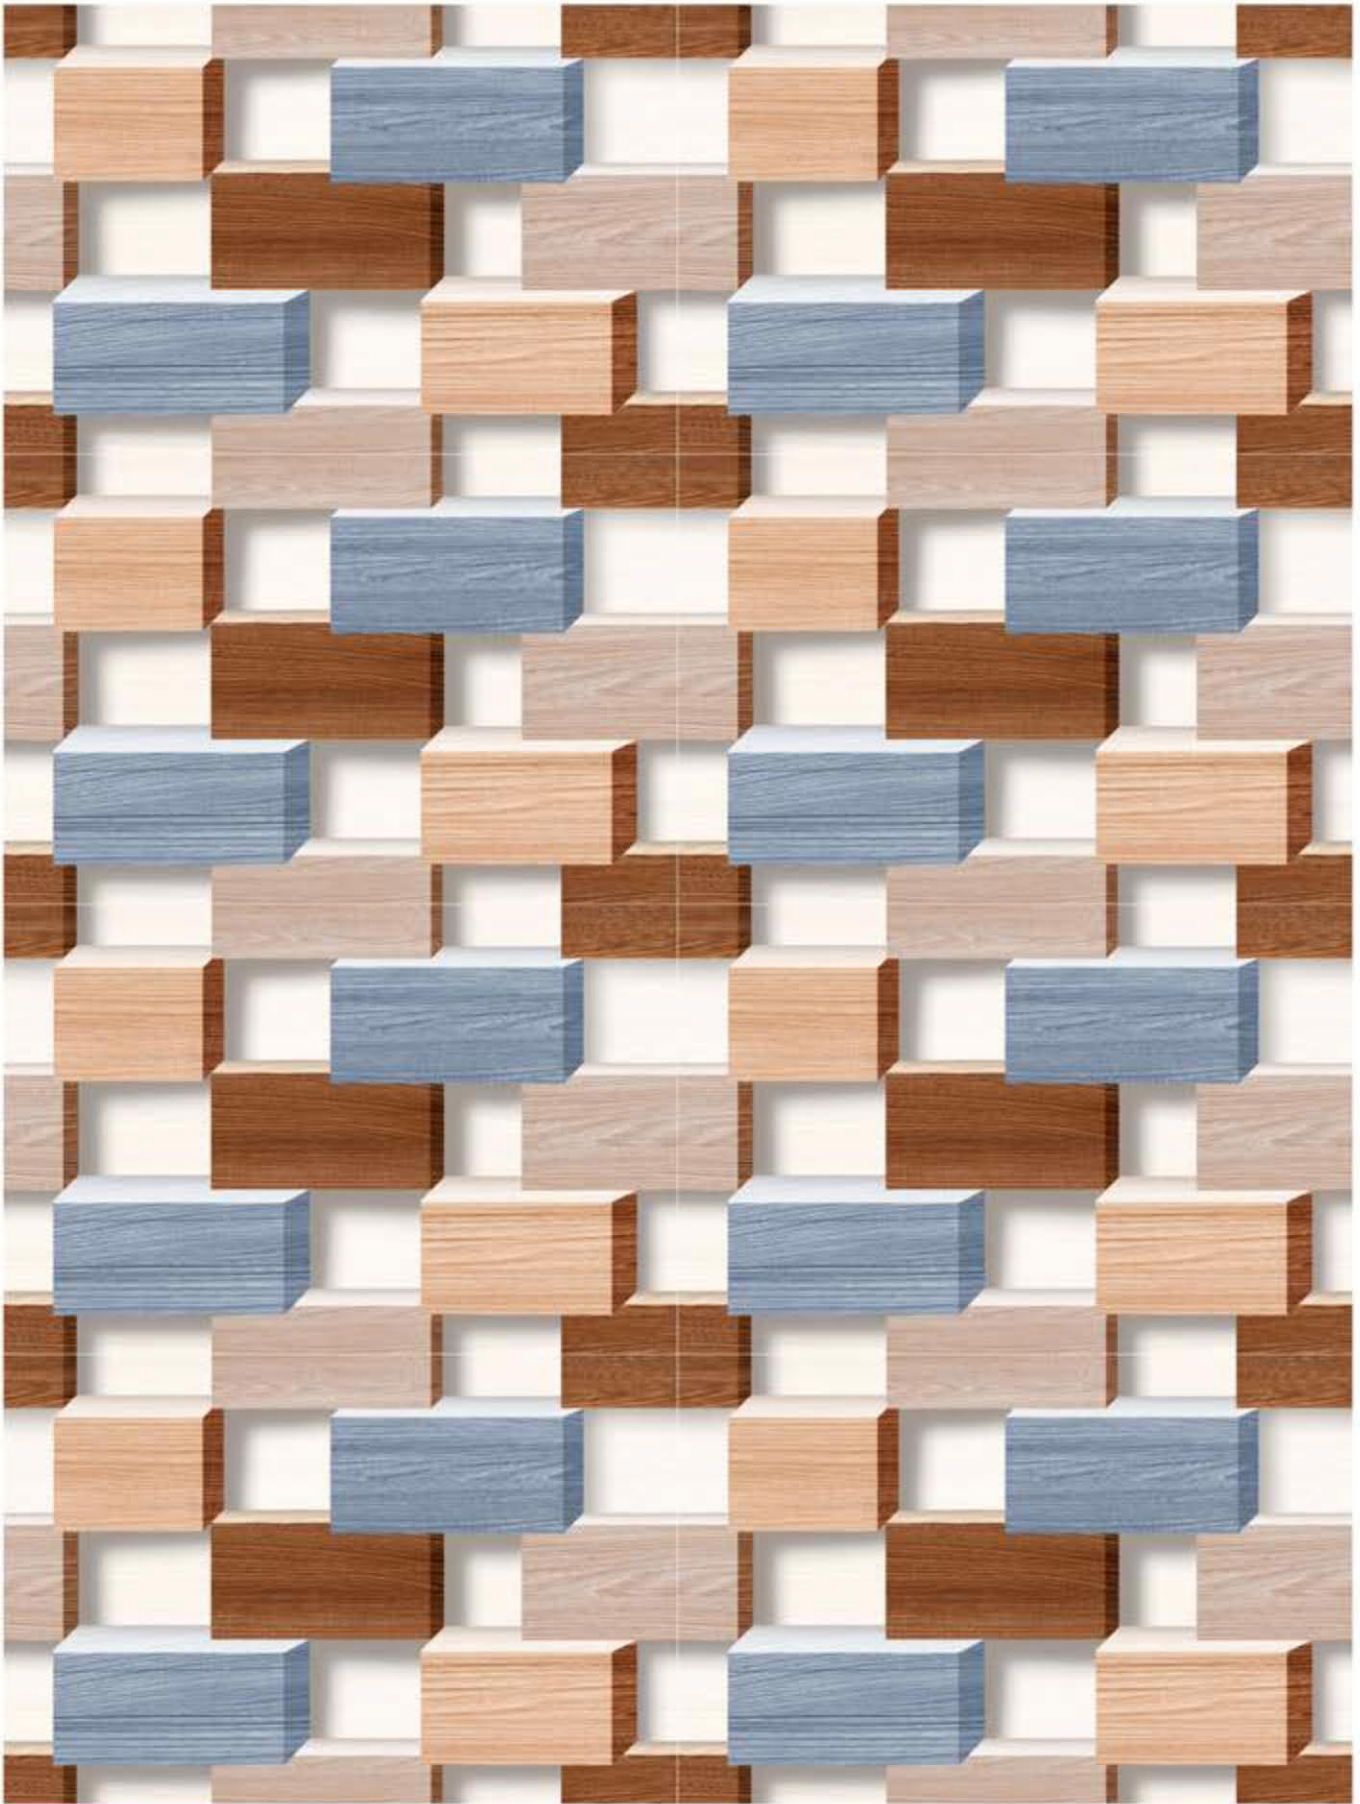

5252

Glossy Surface

12" x 18"
300 x 450 mm

5253

Glossy Surface

12" x 18"
300 x 450 mm

5258-(PLAIN)

Glossy Surface