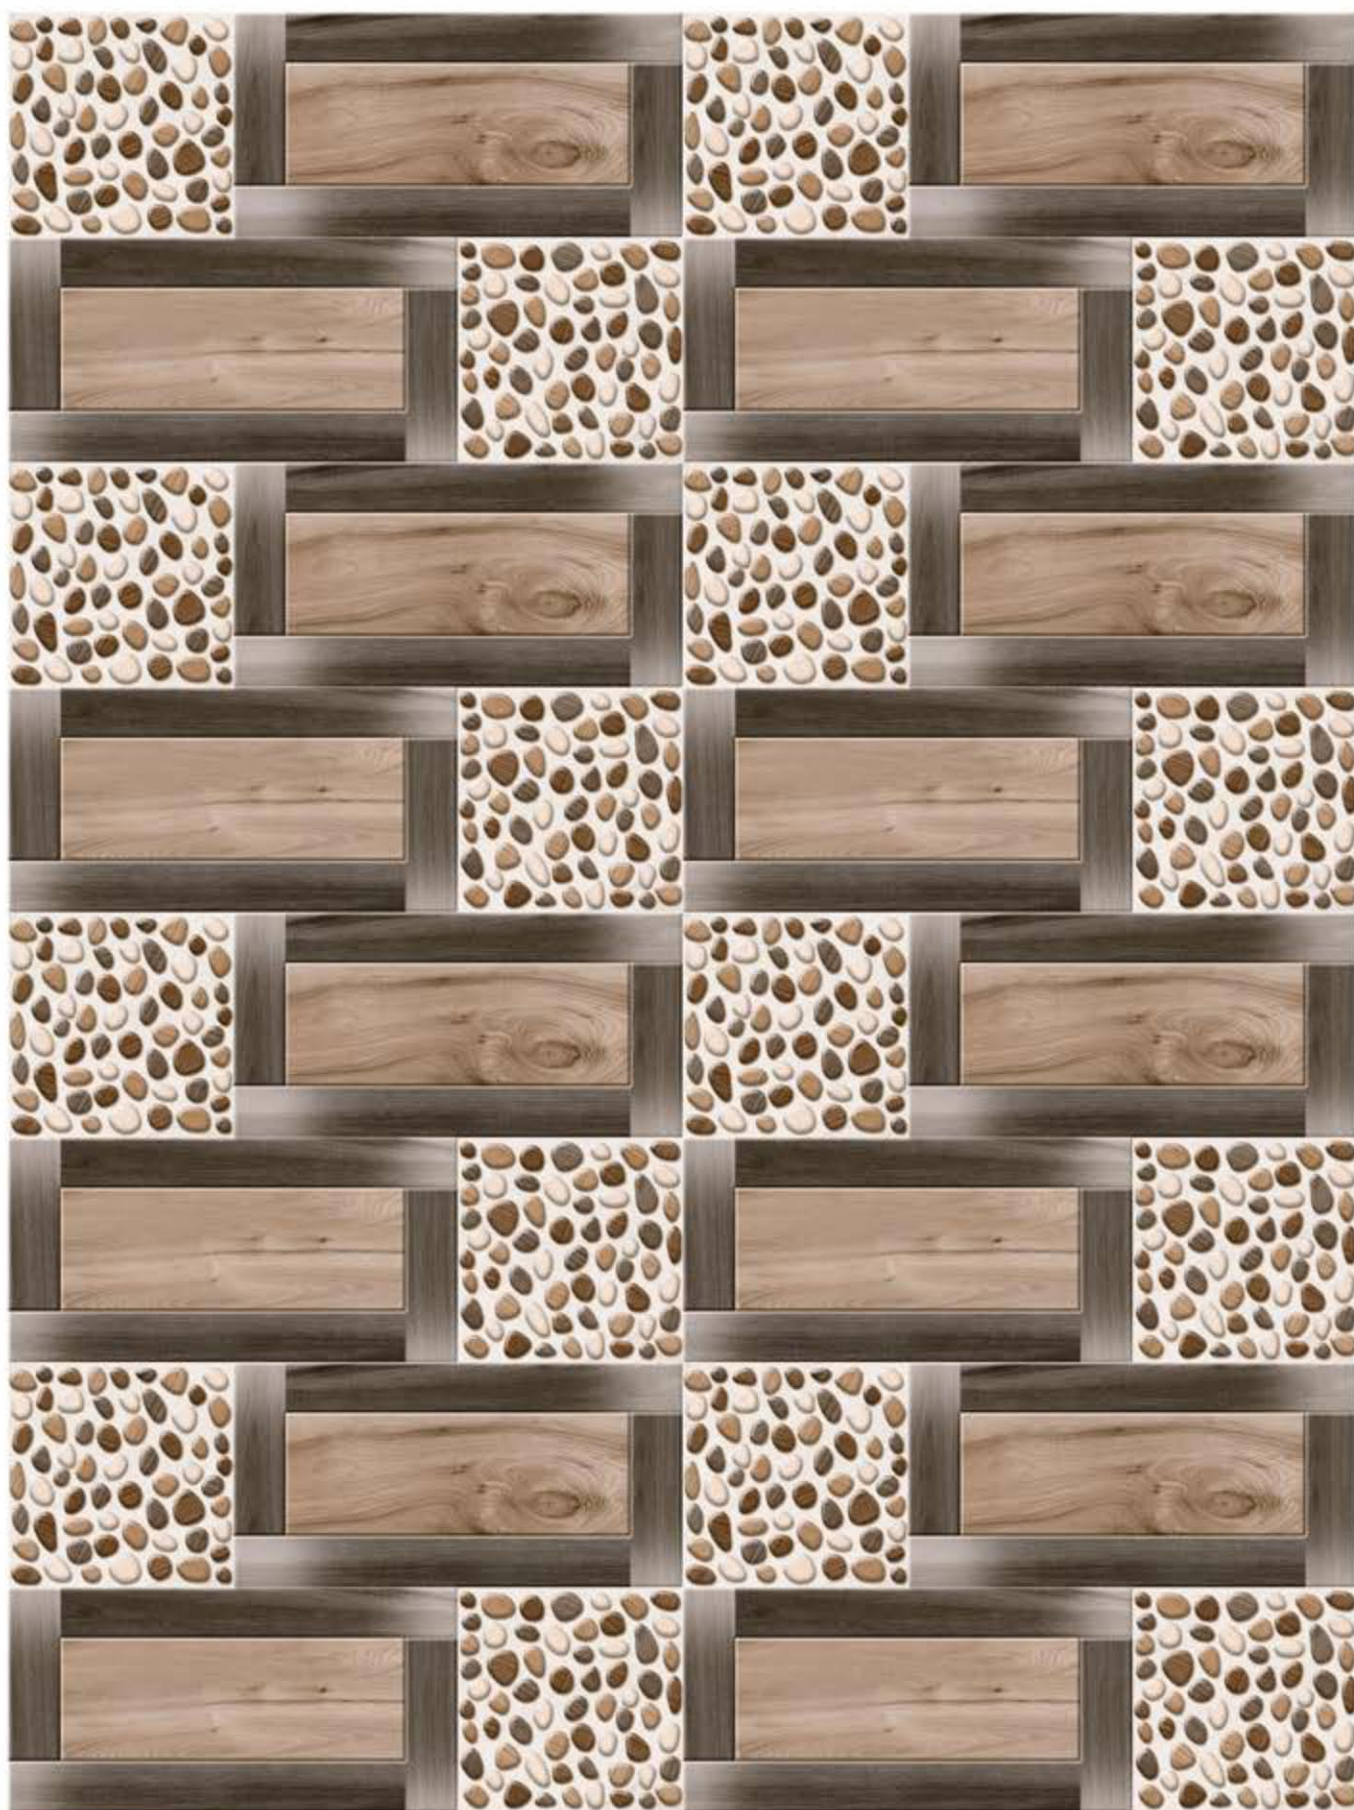

12" x 18"
300 x 450 mm

Glossy Surface

5223

12" x 18"
300 x 450 mm

5224

Glossy Surface

12" x 18"
300 x 450 mm

HAWAIIAN
Tropic
Scented
Shampoo